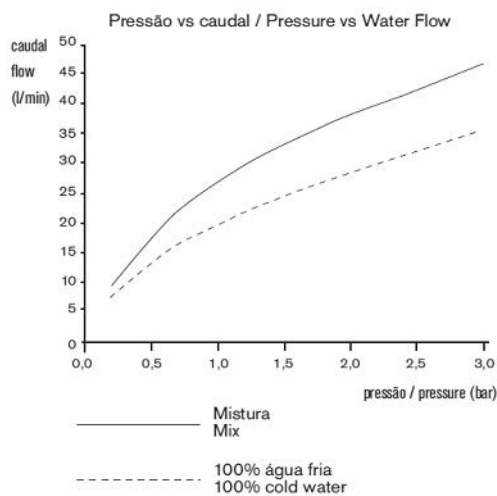

# Thermostatic Rough

3580017

Válvula termostática embutida 3 furos - 2 vias

Concealed thermostatic valve 3 holes - 2 outlets