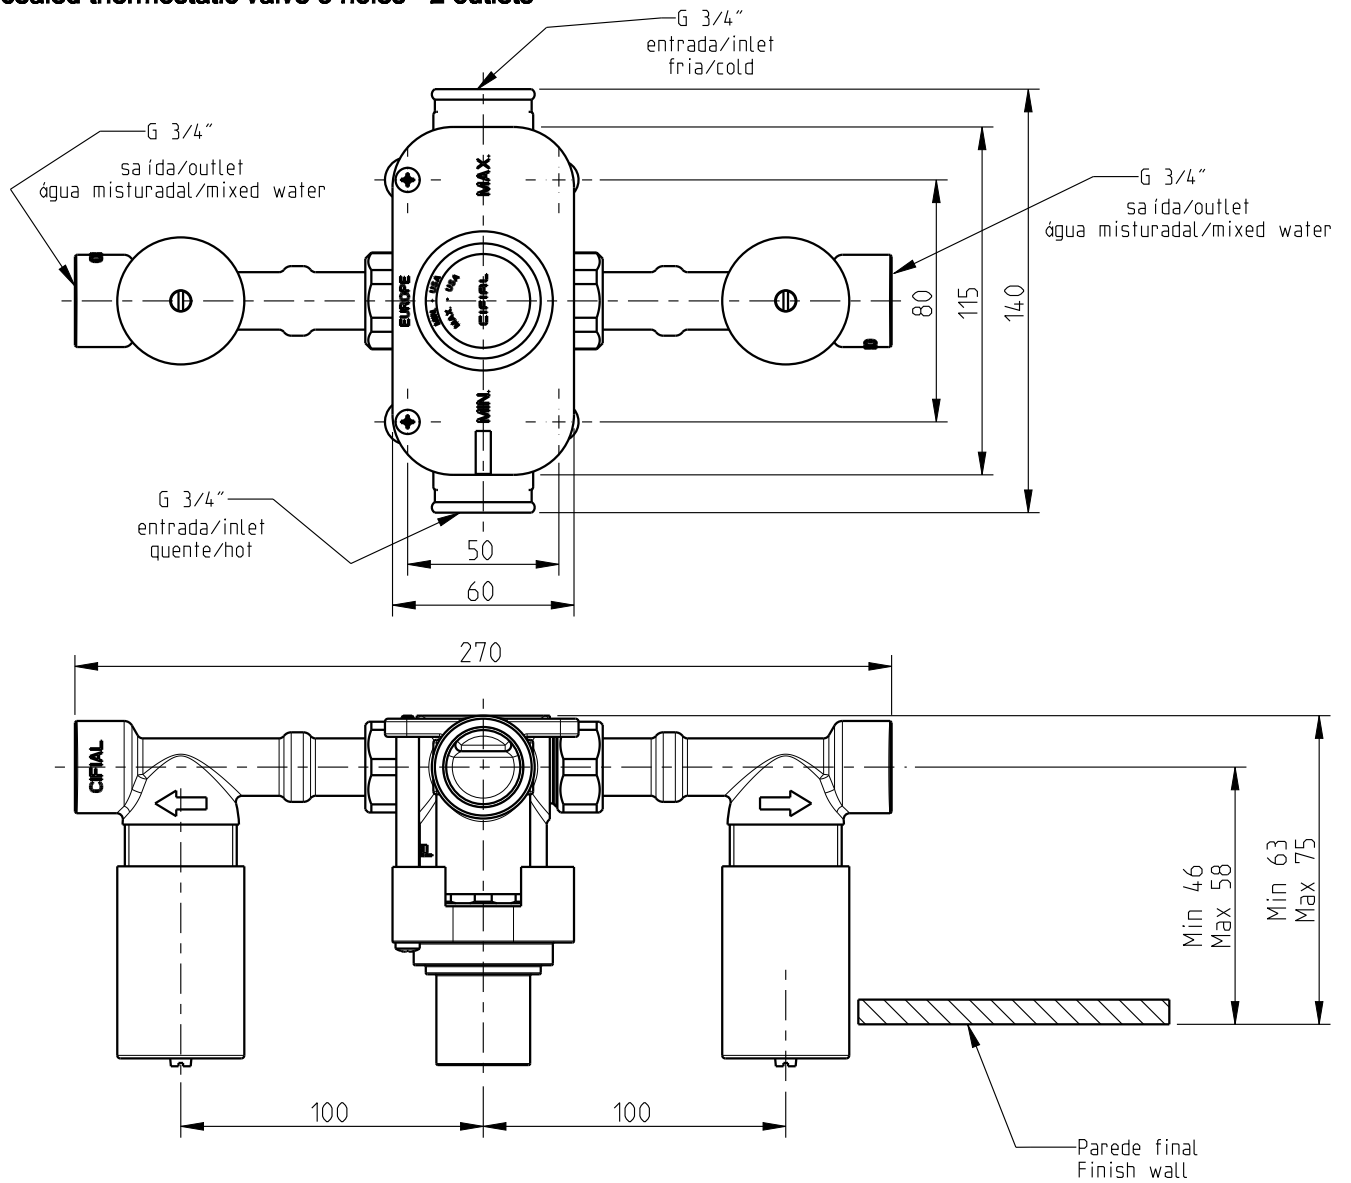

# Thermostatic Rough

3580017

Válvula termostática embutida 3 furos - 2 vias

Concealed thermostatic valve 3 holes - 2 outlets

**Nota/Note:**

xxx representa diferentes acabamentos  
xxx represents different finishes

# Thermostatic Rough

3580017

Válvula termostática embutida 3 furos - 2 vias

Concealed thermostatic valve 3 holes - 2 outlets