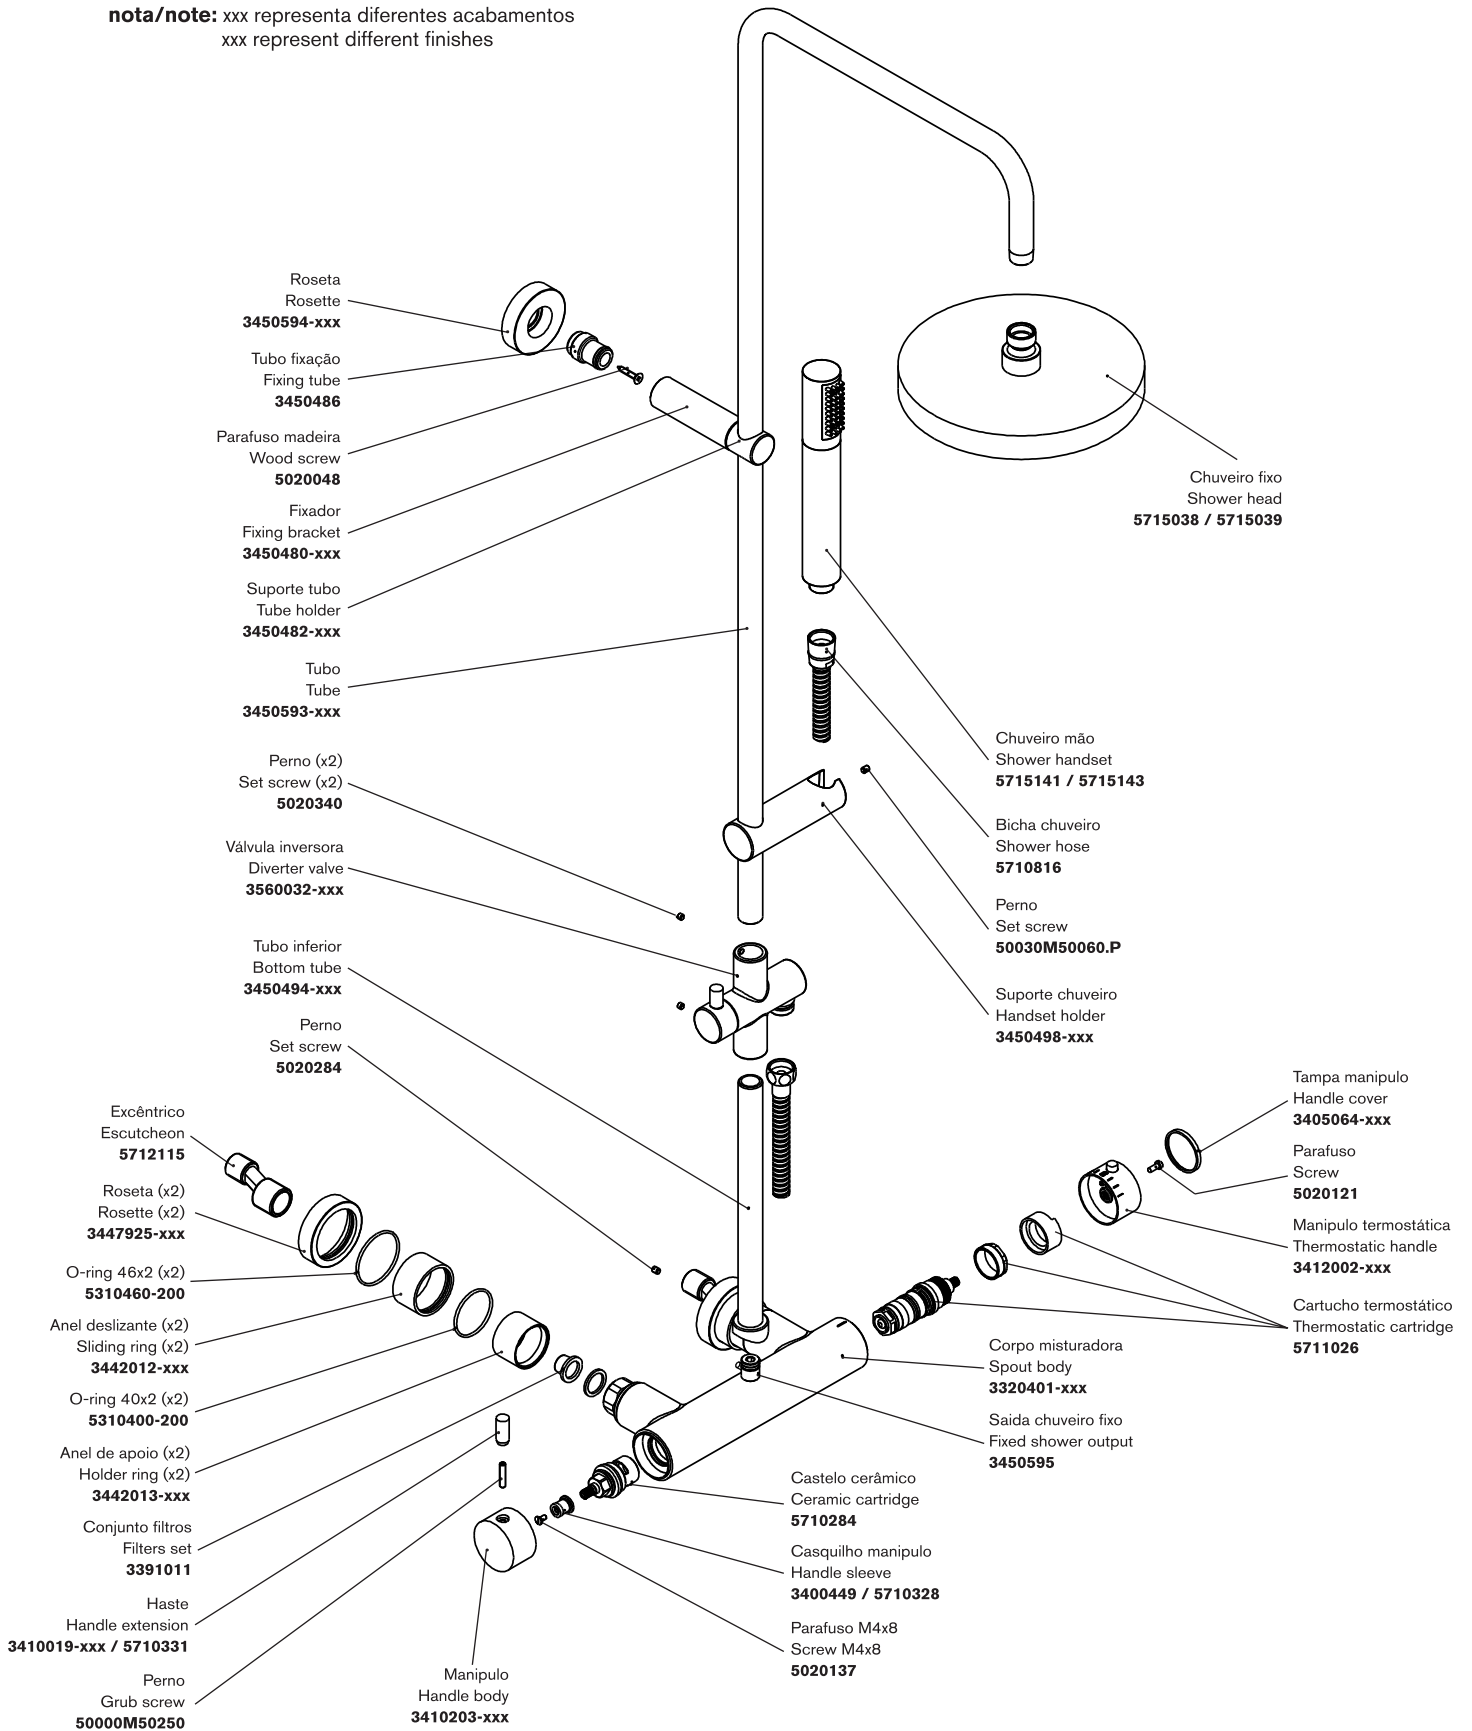

Techno 465 / Technovation 465

Misturadora termostática duche + chuveiro manual
Concealed thermostatic shower mixer + hand shower

nota/note: xxx representa diferentes acabamentos
xxx represent different finishes