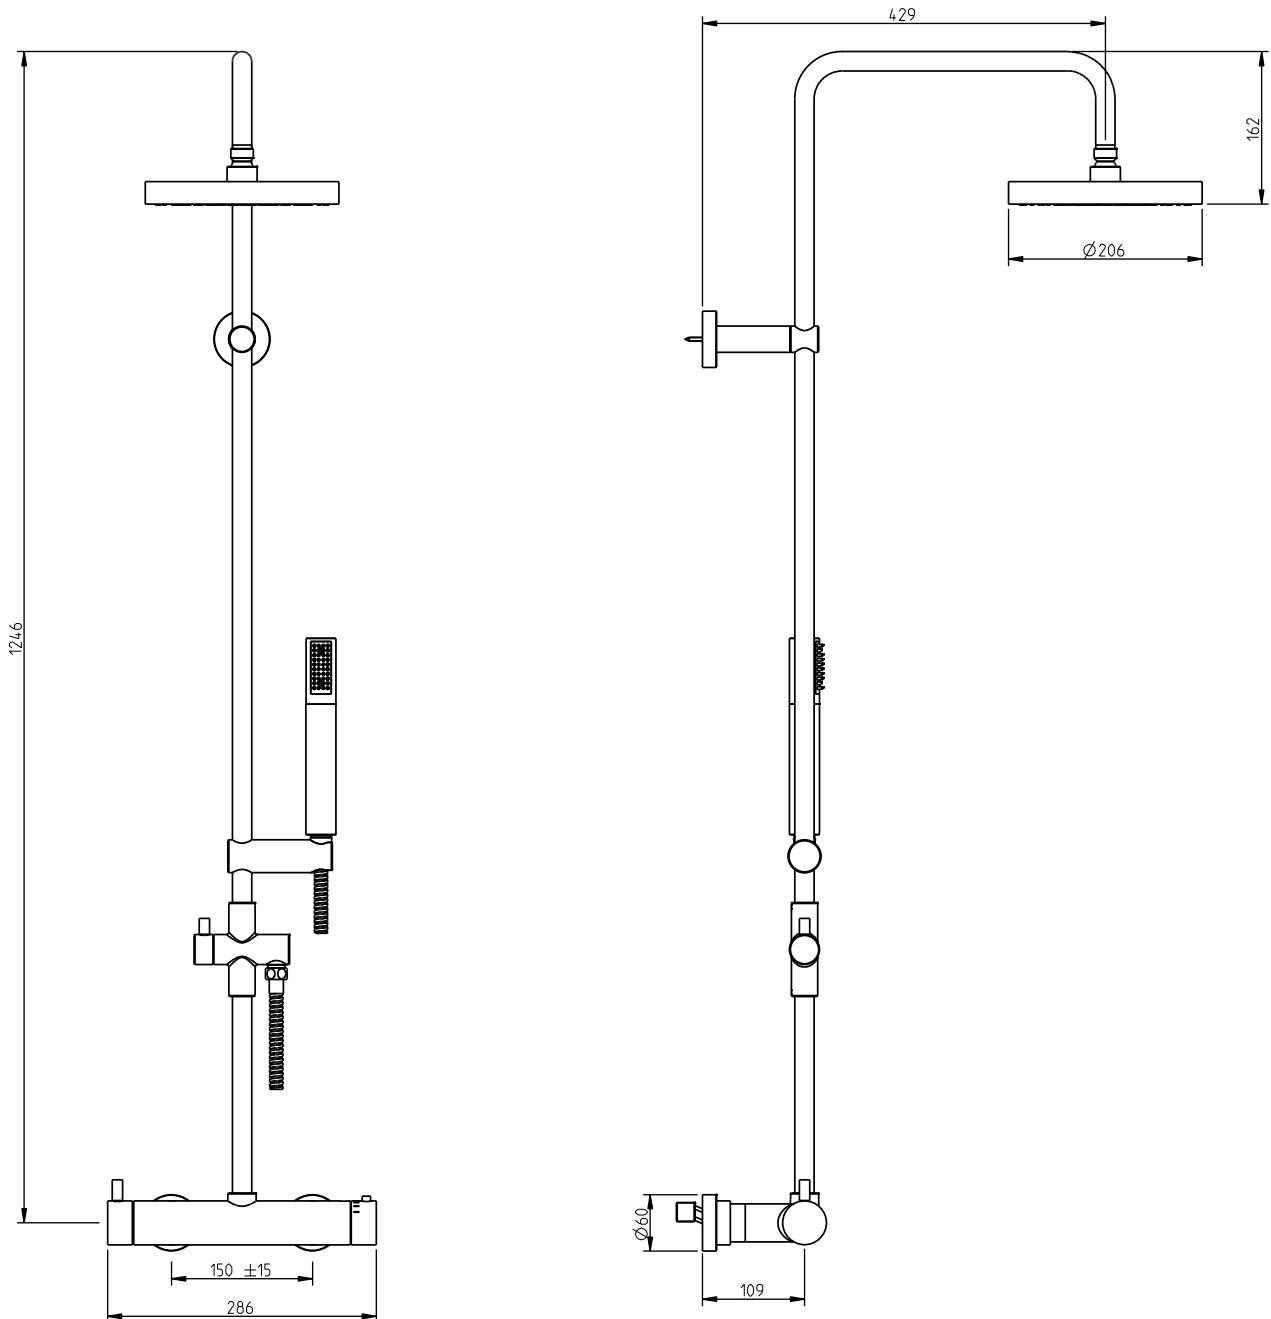

Techno 465 / Technovation 465

Misturadora termostática duche + chuveiro manual
Concealed thermostatic shower mixer + hand shower

nota/note: xxx representa diferentes acabamentos
xxx represent different finishes