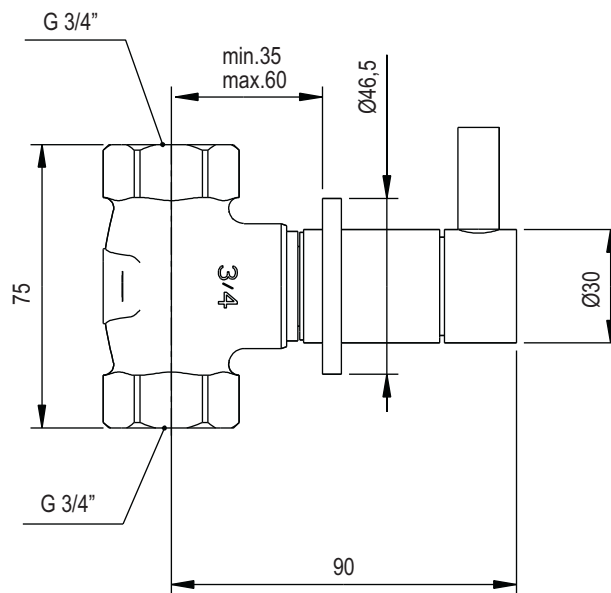

Techno 300/300+ / technovation 300/300+

Torneira de passagem 3/4" 3/4" wall stop valve

dimensões / dimensions mm

nota/note: xxx representa diferentes acabamentos
xxx represent different finishes

www.cifial.pt | cifial@cifial.pt
cifial@cifial.es
www.cifial.co.uk | sales@cifial.co.uk
www.cifialusa.com