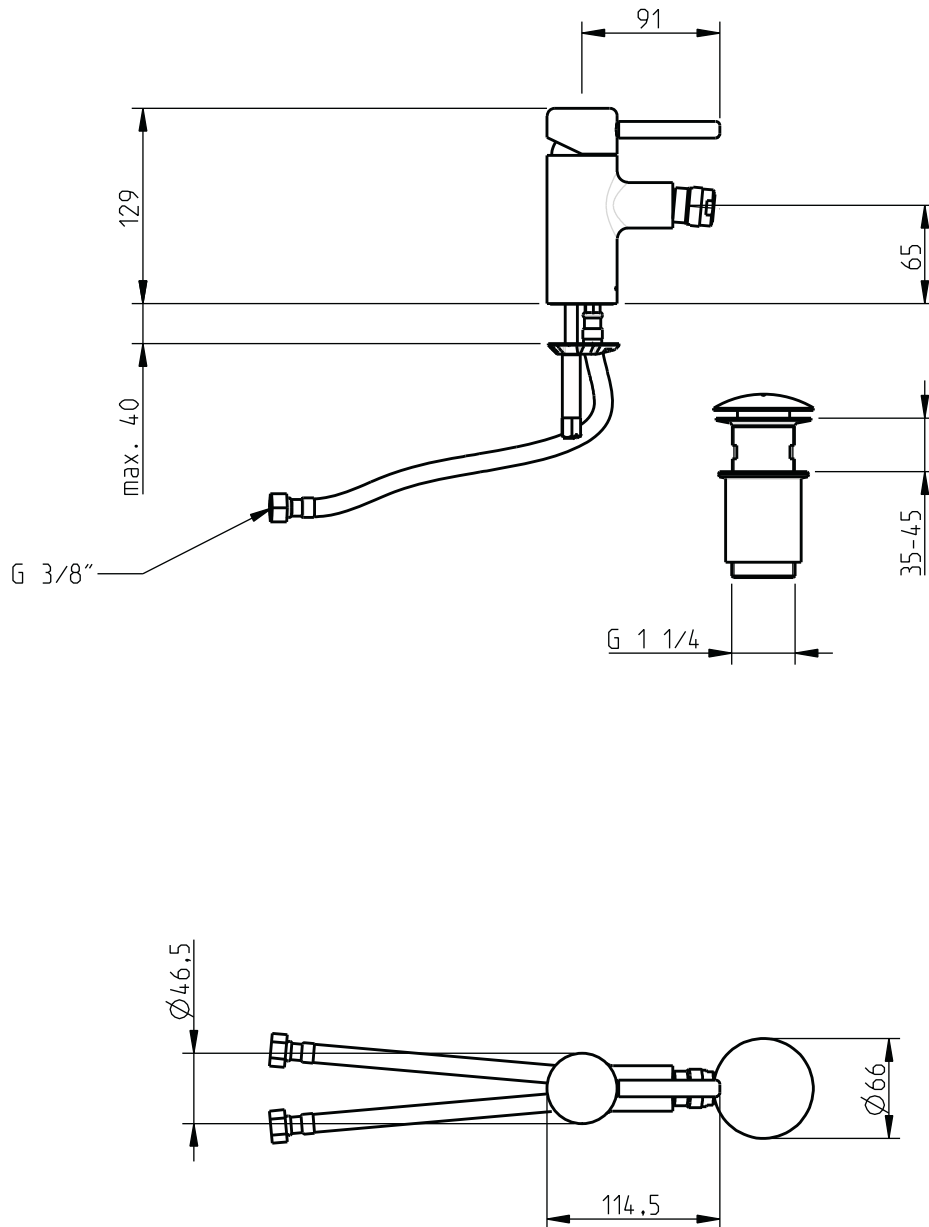

Straight Style 35 / Technovation 35

Monocomando de bidé com escoador click-clack Single lever bidet mixer with slotted clic-clac waste assembly

nota/note: xxx representa diferentes acabamentos
xxx represent different finishes