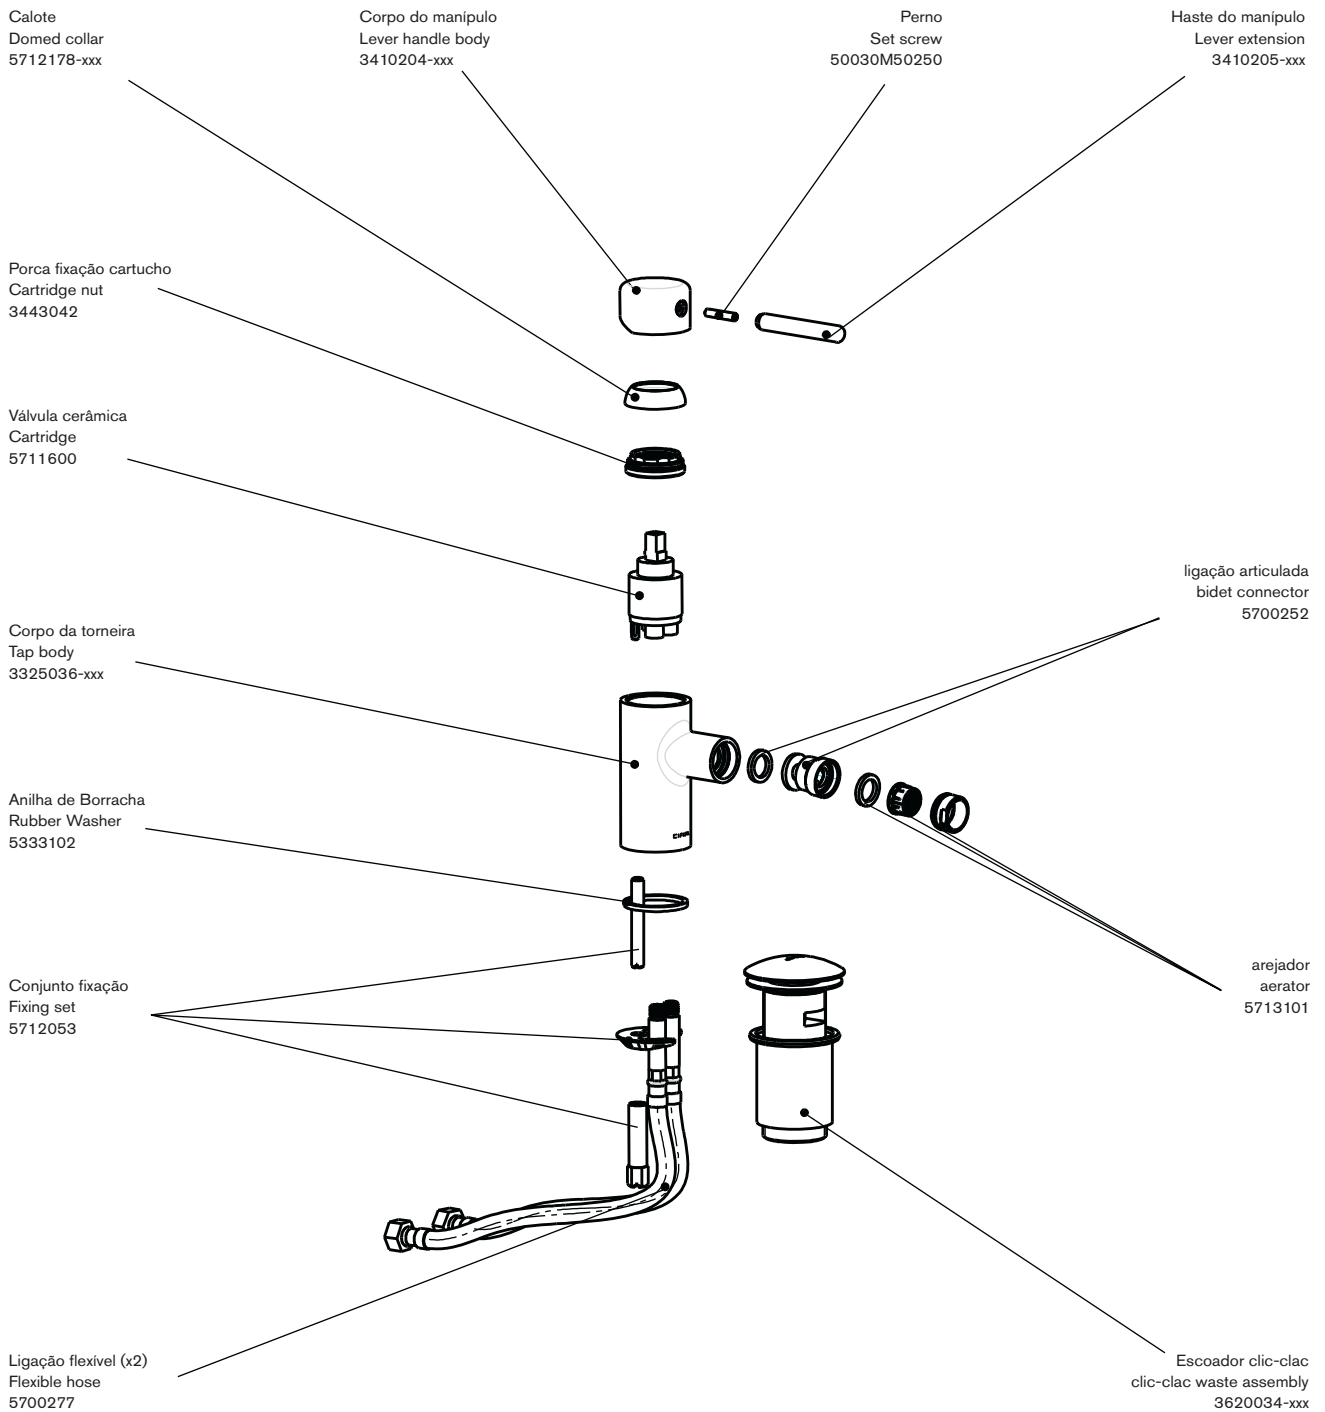

Straight Style 35 / Technovation 35

Monocomando de bidé com escoador click-clack Single lever bidet mixer with slotted clic-clac waste assembly

nota/note: xxx representa diferentes acabamentos
xxx represent different finishes