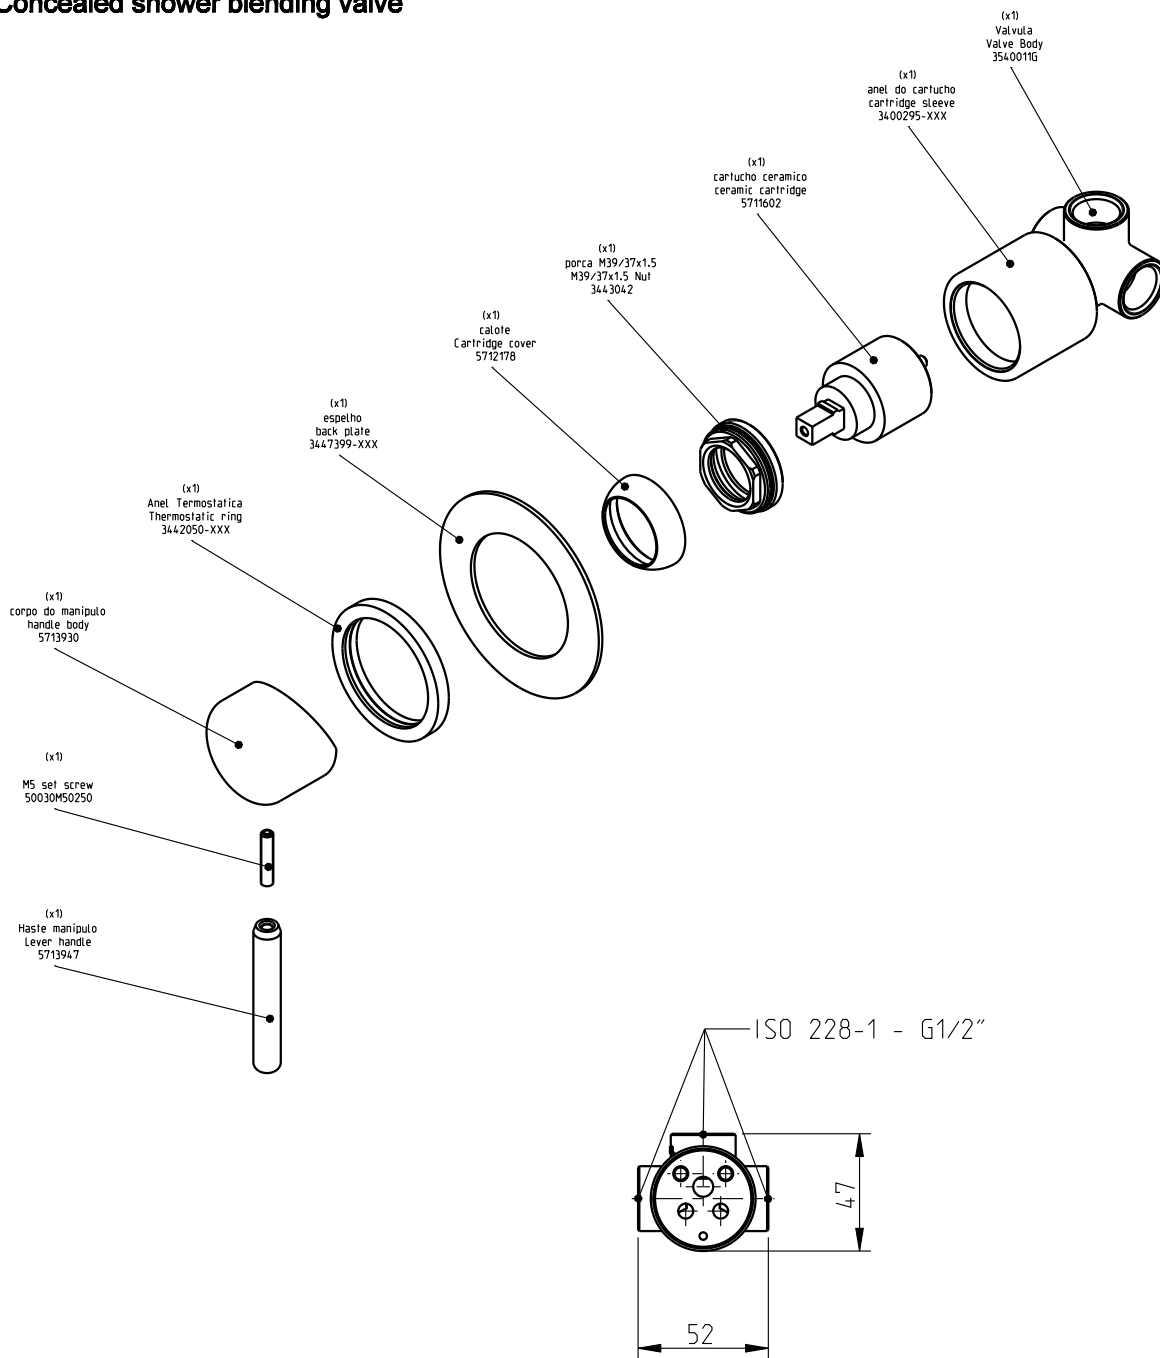

# Style 35 / Technovation 35

32431SE-XXX

Mnc dch emb Style 35

Concealed shower blending valve

**Nota/Note:**

xxx representa diferentes acabamentos  
xxx represents different finishes

**Instalador/Installer:**