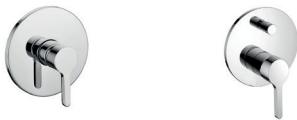

Washbasin mixer. Single lever; 1 hole deck mounted; With waste, slotted clic clac; Polished chrome.

COD. 32401SB - 625

Misturadora de lavatório bica alta. Monocomando; 1 furo no balcão; Com escoador, clic clac overflow; Cromado.

Tall washbasin mixer. Single lever; 1 hole deck mounted; With waste, slotted clic clac; Polished chrome.

COD. 32402SB - 625

Misturadora de lavatório de parede. Monocomando; 1 furo no balcão; Com escoador, clic clac overflow; Cromado.

Wall washbasin mixer. Single lever; 1 hole deck mounted; With waste, slotted clic clac; Polished chrome.

COD. 32410SB - 625

Misturadora de bidé. Monocomando; 1 furo no balcão; Com escoador, clic clac overflow; Cromado.

Bidet mixer. Single lever; 1 hole deck mounted; With waste, slotted clic clac; Polished chrome.

COD. 32431SB - 625

Misturadora de duche de embutir. Monocomando; Parede; Cromado.

Concealed shower mixer. Single lever; Wall mounted; Polished chrome.