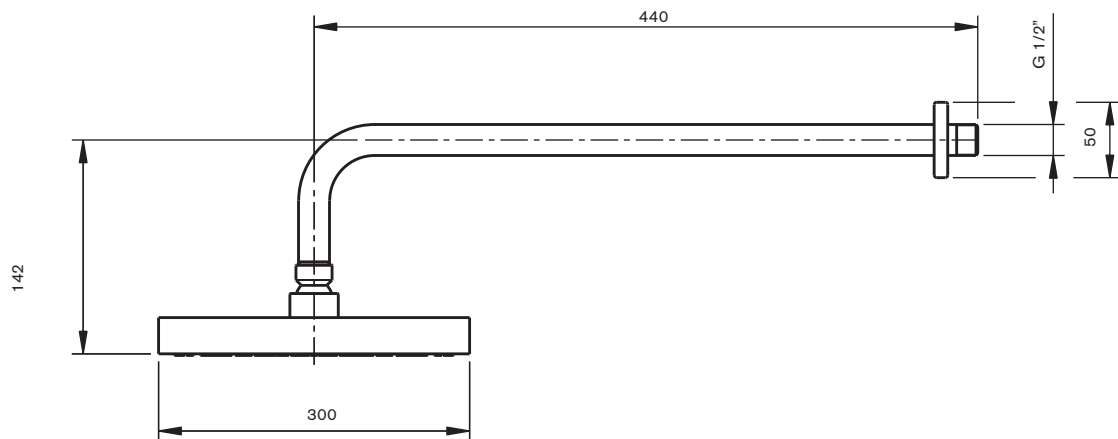

Chuveiro fixo com braço
Fixed shower head and arm

dimensões / dimensions mm

nota/note: xxx representa diferentes acabamentos
xxx represent different finishes

roseta
eschutcheon
3450393-xxx

o-ring
5310205-240

tubo
shower arm
3450803-xxx

campânula do chuveiro
shower head
5715156

www.cifial.pt | cifial@cifial.pt
cifial@cifial.es
www.cifial.co.uk | sales@cifial.co.uk
www.cifialusa.com
www.cifial.pl | cifial@cifial.pl