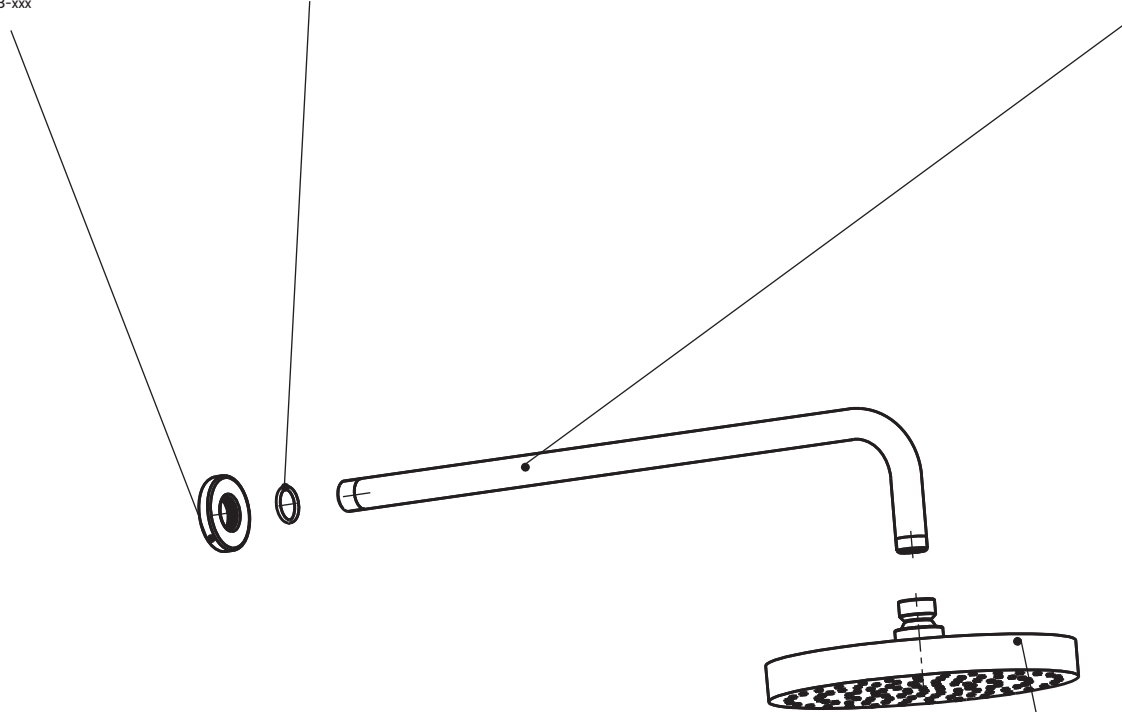

Chuveiro fixo com braço
Fixed shower head and arm

dimensões / dimensions mm

nota/note: xxx representa diferentes acabamentos
xxx represent different finishes

roseta
eschutcheon
3450393-xxx

o-ring
5310205-240

tubo
shower arm
3450803-xxx

campânula do chuveiro
shower head
5715156

www.cifial.pt | cifial@cifial.pt
cifial@cifial.es
www.cifial.co.uk | sales@cifial.co.uk
www.cifialusa.com
www.cifial.pl | cifial@cifial.pl