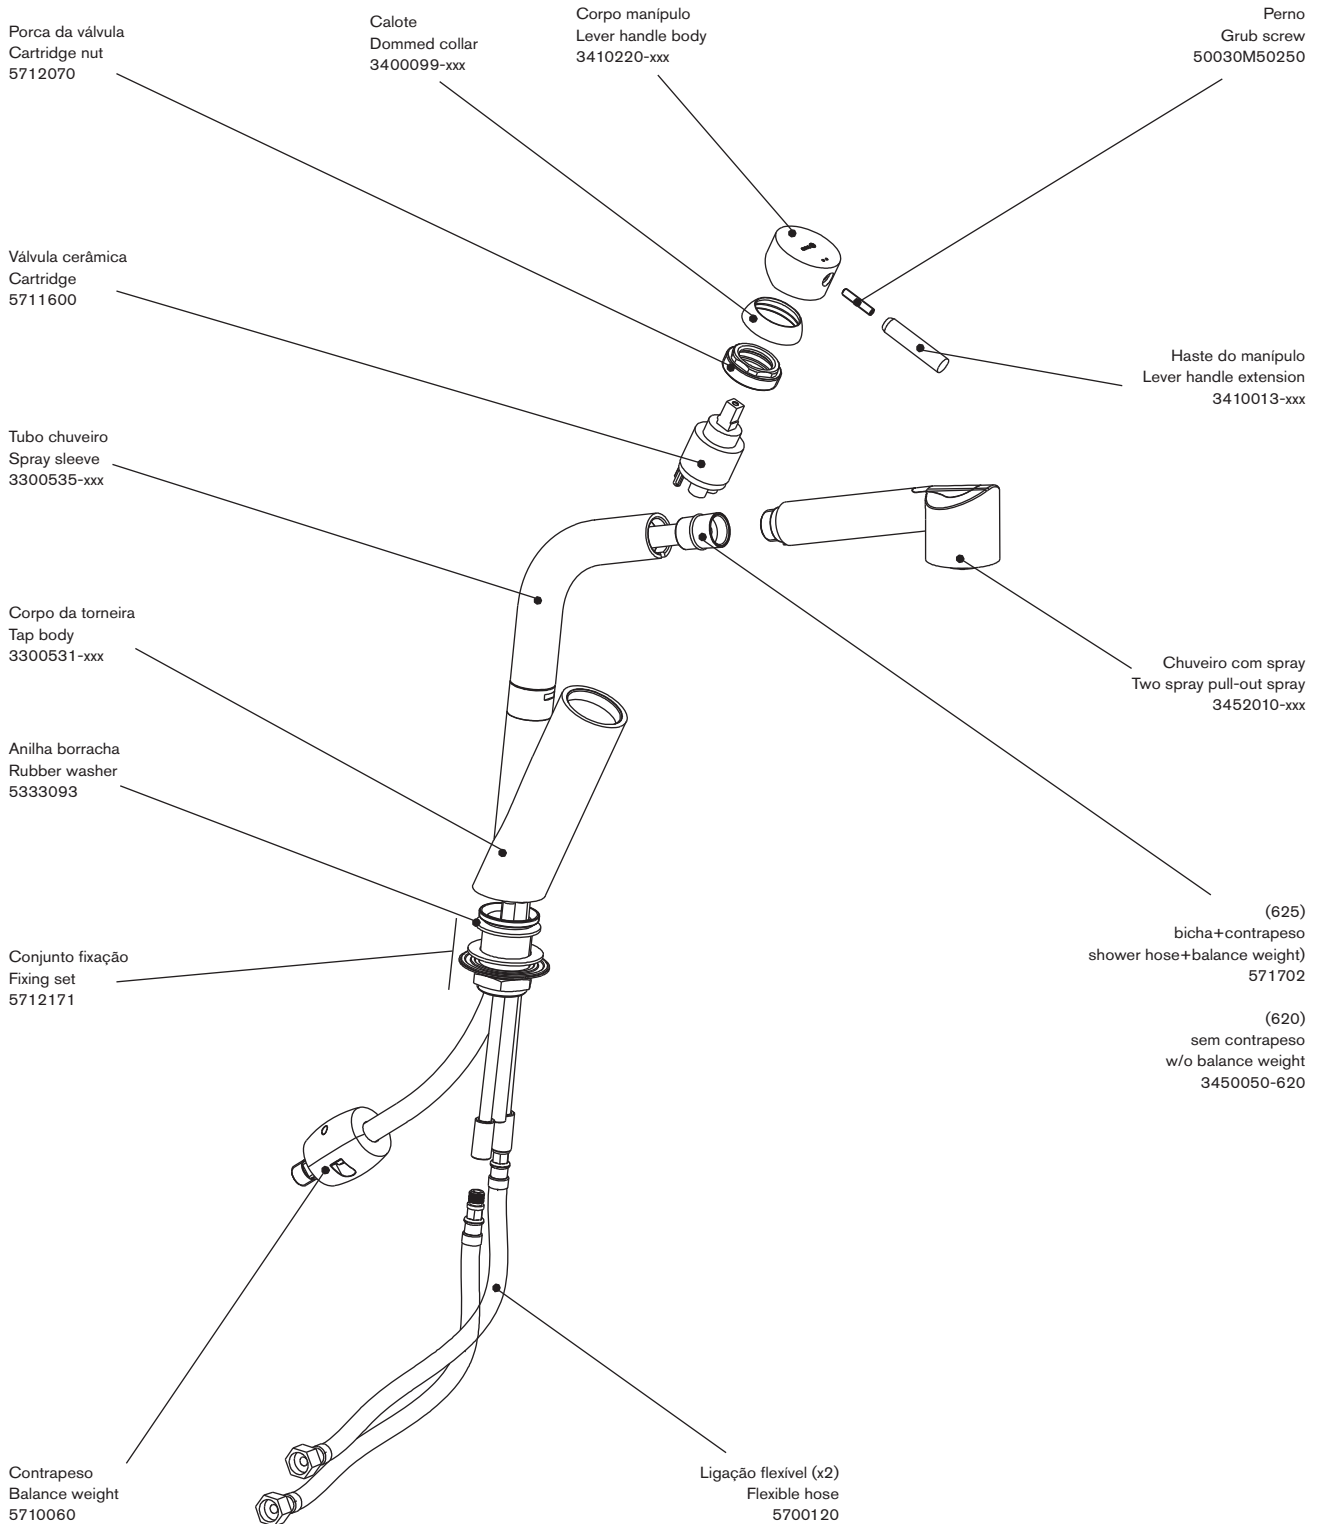

Techno K - Technovation K

Monocomando de cozinha com chuveiro retráctil Single lever mixer with swivel spout and extendable spray

CIFIAL

nota/note: xxx representa diferentes acabamentos
xxx represent different finishes