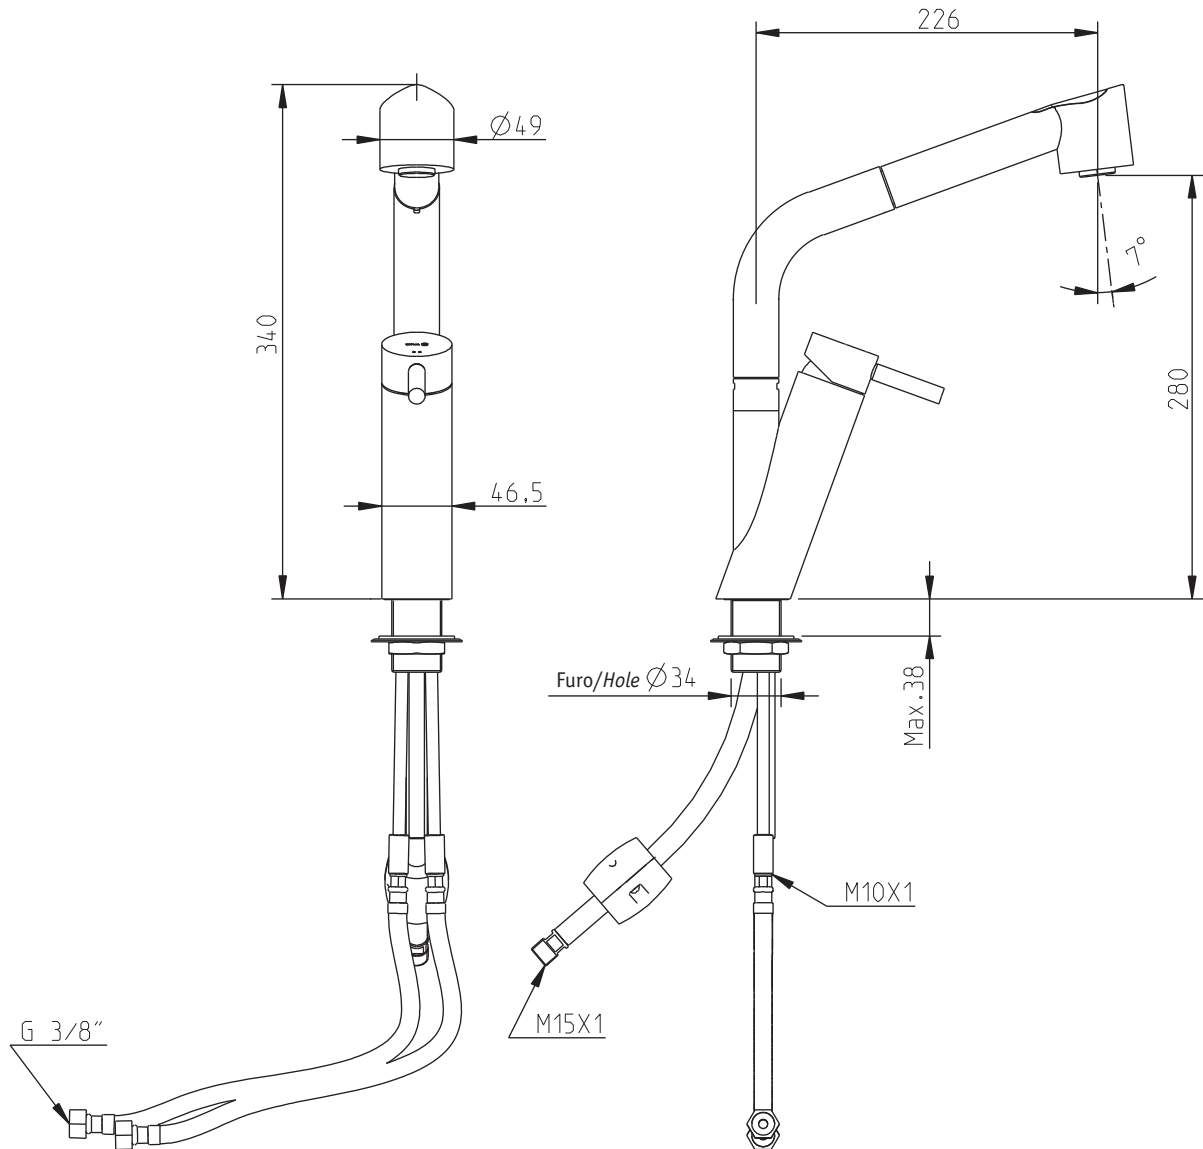

Techno K - Technovation K

Monocomando de cozinha com chuveiro retráctil Single lever mixer with swivel spout and extendable spray

CIFIAL

nota/note: xxx representa diferentes acabamentos
xxx represent different finishes