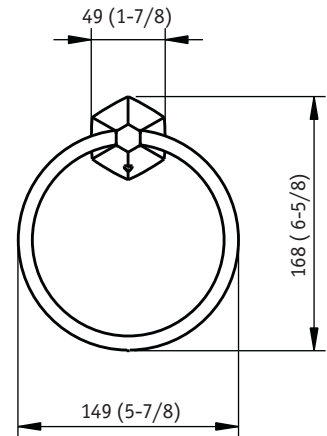

Hexa

Porta-toalhete Towel ring

Instalação com bucha toggler
Installation with toggler anchor

Em alternativa
Alternatively

Instalação com bucha nylon
Installation with rawplug

(incluído/included)

Bucha toggler
Toggler anchor
5760137

(só USA / only USA)

Fixador
Wall bracket
1204614

Parafuso
Toggler bolt
5010075

(só USA / only USA)

Poste
Post
1200566-xxx

Perno
Grub screw
50030M50100

Porta-toalhete
Towel-ring
1201100-xxx

Bucha (x2)
Raw plug
5410064

Parafuso madeira (x2)
Wood screw
5010089

www.cifial.pt | cifial@cifial.pt

cifial@cifial.es

www.cifial.co.uk | sales@cifial.co.uk

www.cifialusa.com

www.cifial.pl | cifial@cifial.pl

dimensões / dimensions: mm
polegadas / inches

nota / note: xxx representa diferentes acabamentos
xxx represent different finishes