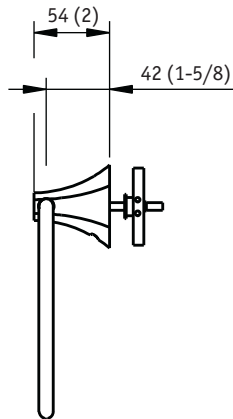

Hexa

Porta-toalhete Towel ring

Instalação com bucha toggler
Installation with toggler anchor

Em alternativa
Alternatively

Instalação com bucha nylon
Installation with rawplug

(incluído/included)

Bucha toggler
Toggler anchor
5760137

(só USA / only USA)

Fixador
Wall bracket
1204614

Parafuso
Toggler bolt
5010075

(só USA / only USA)

Poste
Post
1200566-xxx

Perno
Grub screw
50030M50100

Porta-toalhete
Towel-ring
1201100-xxx

Bucha (x2)
Raw plug
5410064

Parafuso madeira (x2)
Wood screw
5010089

www.cifial.pt | cifial@cifial.pt

cifial@cifial.es

www.cifial.co.uk | sales@cifial.co.uk

www.cifialusa.com

www.cifial.pl | cifial@cifial.pl

dimensões / dimensions: mm
polegadas / inches

nota / note: xxx representa diferentes acabamentos
xxx represent different finishes