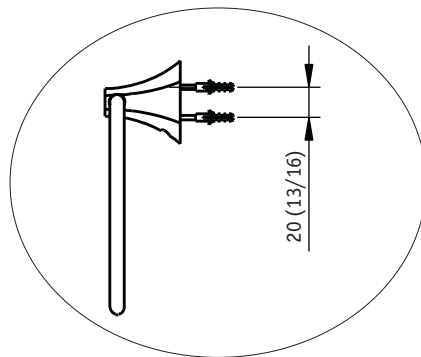

Hexa

Porta-toalhete Towel ring

Instalação com bucha toggler
Installation with toggler anchor

Em alternativa
Alternatively

Instalação com bucha nylon
Installation with rawplug

(incluído/included)

Bucha toggler
Toggler anchor
5760137

(só USA / only USA)

Fixador
Wall bracket
1204614

Parafuso
Toggler bolt
5010075

(só USA / only USA)

Poste
Post
1200566-xxx

Perno
Grub screw
50030M50100

Porta-toalhete
Towel-ring
1201100-xxx

Bucha (x2)
Raw plug
5410064

Parafuso madeira (x2)
Wood screw
5010089

www.cifial.pt | cifial@cifial.pt

cifial@cifial.es

www.cifial.co.uk | sales@cifial.co.uk

www.cifialusa.com

www.cifial.pl | cifial@cifial.pl

dimensões / dimensions: mm
polegadas / inches

nota / note: xxx representa diferentes acabamentos
xxx represent different finishes