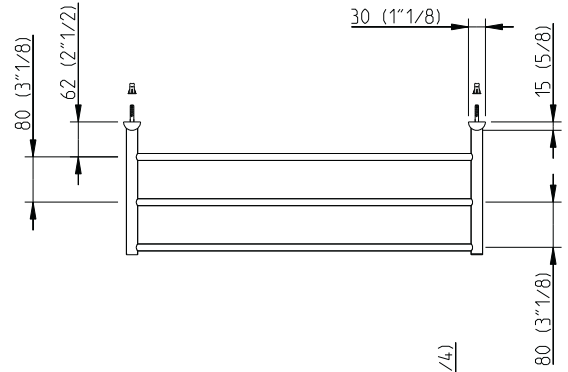

techno Straight

Toalheiro duplo e triplo Two and three tier towel shelf

dimensões / dimensions:
-mm
-polegadas / inches

nota/note: xxx representa diferentes acabamentos
xxx represent different finishes