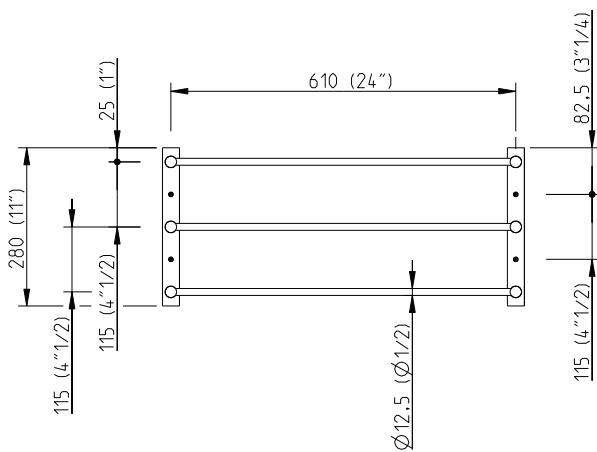

techno Straight

Toalheiro duplo e triplo Two and three tier towel shelf

dimensões / dimensions:
-mm
-polegadas / inches

nota/note: xxx representa diferentes acabamentos
xxx represent different finishes