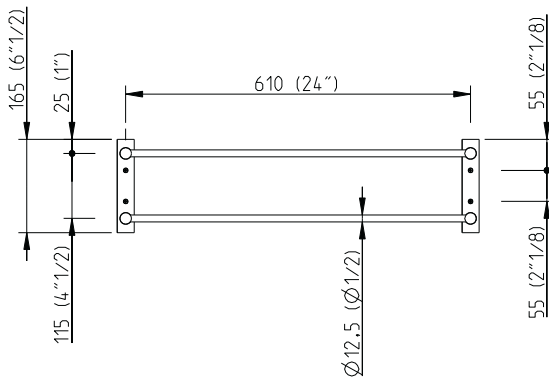

techno Straight

Toalheiro duplo e triplo Two and three tier towel shelf

dimensões / dimensions:
-mm
-polegadas / inches

nota/note: xxx representa diferentes acabamentos
xxx represent different finishes