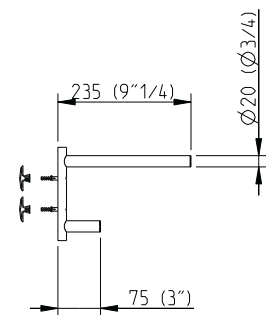

techno Straight

Toalheiro duplo e triplo Two and three tier towel shelf

dimensões / dimensions:
-mm
-polegadas / inches

nota/note: xxx representa diferentes acabamentos
xxx represent different finishes