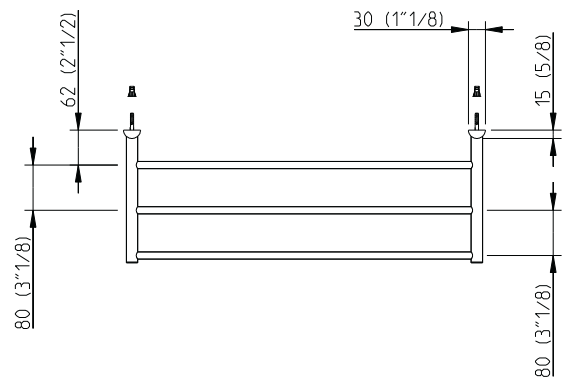

techno Straight

Toalheiro duplo e triplo Two and three tier towel shelf

dimensões / dimensions:
-mm
-polegadas / inches

nota/note: xxx representa diferentes acabamentos
xxx represent different finishes