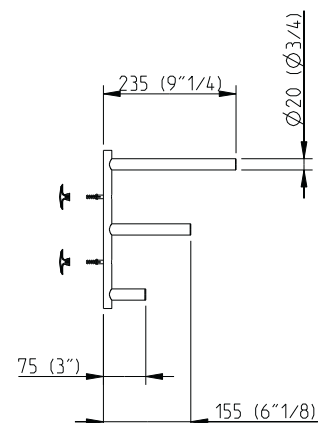

techno Straight

Toalheiro duplo e triplo Two and three tier towel shelf

dimensões / dimensions:
-mm
-polegadas / inches

nota/note: xxx representa diferentes acabamentos
xxx represent different finishes