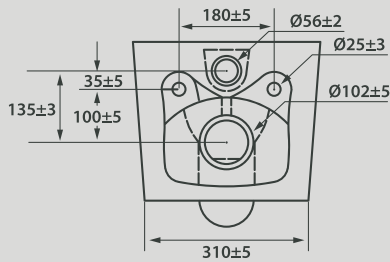

CIFIAL

*A legacy in the art
of know-how*

COD. **P2903500SFC**

Sanita suspensa + tampo.
Wall-hung toilet + seat cover.

GD046226-01

Dados técnicos

Technical data

R2