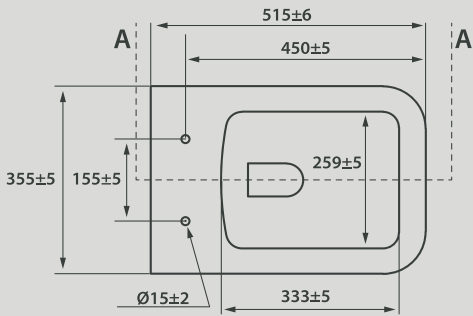

CIFIAL

*A legacy in the art
of know-how*

COD. **P2903500SFC**

Sanita suspensa + tampo.
Wall-hung toilet + seat cover.

GD046226-01

Dados técnicos

Technical data

R2