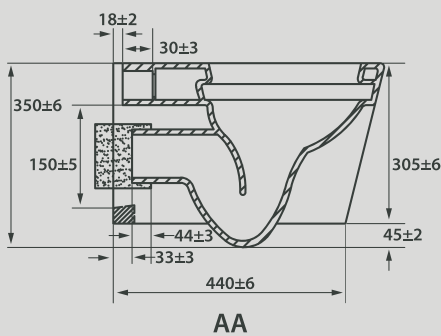

CIFIAL

*A legacy in the art
of know-how*

COD. **P2903500SFC**

Sanita suspensa + tampo.
Wall-hung toilet + seat cover.

GD046226-01

Dados técnicos

Technical data

R2

▪ **Material.** *Material.*

PORCELANA SANITÁRIA | VITREOUS CHINA

▪ **Peso.** *Weight.*

28kg

As cores impressas servem unicamente como exemplo. Podem ser diferentes da cor real. The printed colors serve only as an example. They may be different from the actual color.