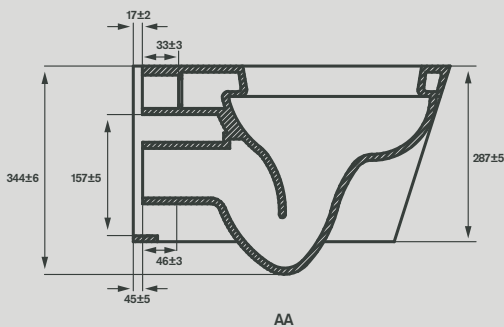

CIFIAL

*A legacy in the art
of know-how*

COD. **P2803500SFC**

Sanita suspensa + tampo.
Wall-hung toilet + seat cover.

GD046224

Dados técnicos

Technical data

A2