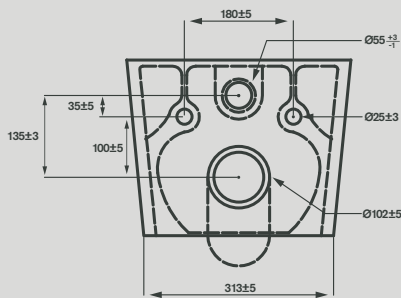

CIFIAL

*A legacy in the art
of know-how*

COD. **P2803500SFC**

Sanita suspensa + tampo.
Wall-hung toilet + seat cover.

GD046224

Dados técnicos

Technical data

A2