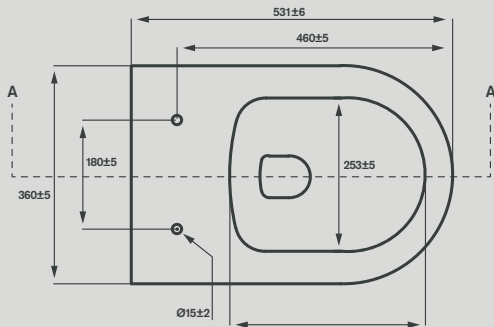

CIFIAL

*A legacy in the art
of know-how*

COD. **P2803500SFC**

Sanita suspensa + tampo.
Wall-hung toilet + seat cover.

GD046224

Dados técnicos

Technical data

A2