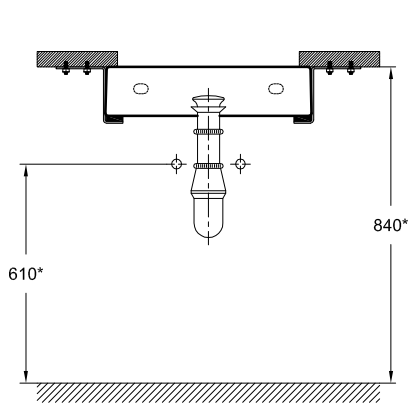

F 2

Lavatório de embutir compact Undercounter washbasin compact

* cotas recomendadas / recommended dimensions