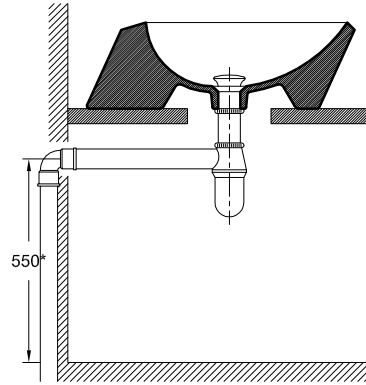

TECHNO C3

Lavatório de pousar
Countertop washbasin

* cotas recomendadas / recommended dimensions