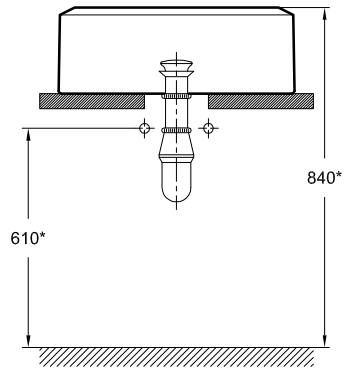

TECHNO C3

Lavatório de pousar
Countertop washbasin

* cotas recomendadas / recommended dimensions