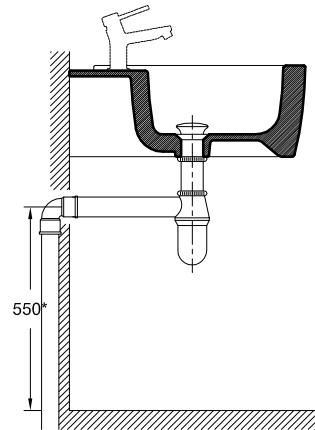

TECHNO C1 T

Lavatório
Washbasin

* cotas recomendadas / recommended dimensions