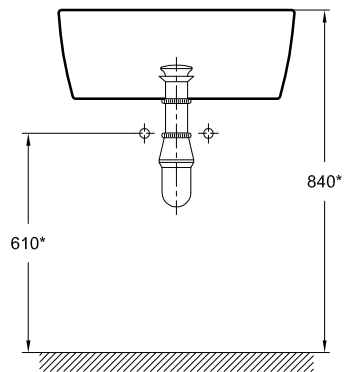

TECHNO C1 T

Lavatório
Washbasin

* cotas recomendadas / recommended dimensions