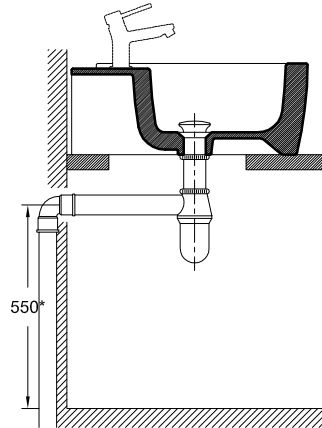

## TECHNO C1 T

Lavatório de pousar  
Countertop washbasin

\* cotas recomendadas / recommended dimensions