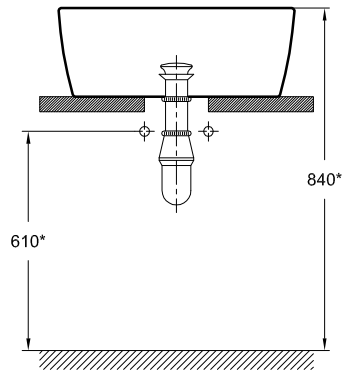

## TECHNO C1 T

Lavatório de pousar  
Countertop washbasin

\* cotas recomendadas / recommended dimensions