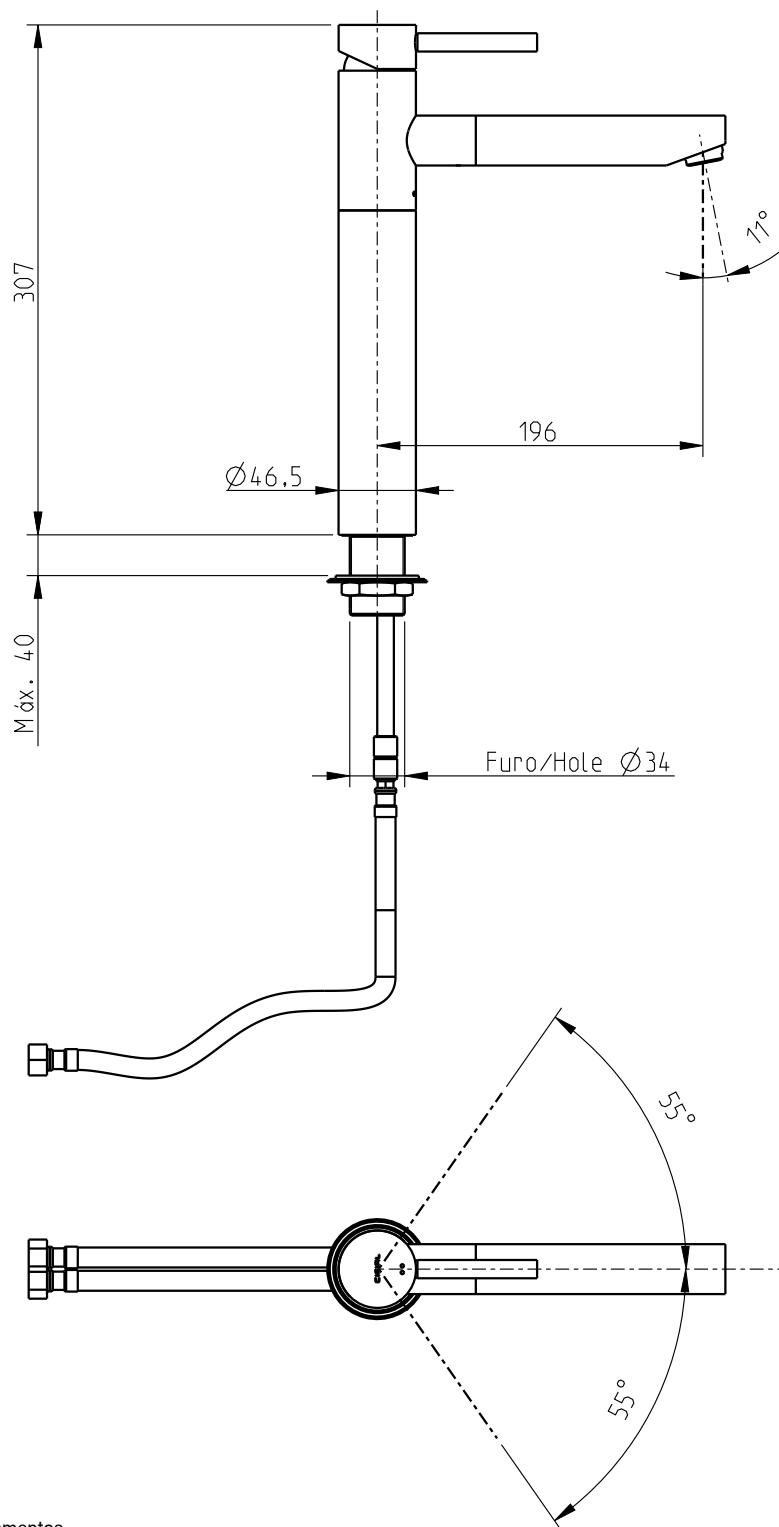

TH645

Mnc lav alta Techno 465

Extended body monob.basin mixer TH 465

Nota/Note:

xxx representa diferentes acabamentos
xxx represents different finishes

Instalador/Installer:

Por favor entregue todas as especificações que acompanham o produto ao seu proprietário.
Please leave all leaflets with the building owner to file for future reference.

dimensões/dimensions: mm

TH645

Mnc lav alta Techno 465

Extended body monob.basin mixer TH 465

Código de conj./Assembly code:	Conj. Emulsor/Aerator Assembly:
32401TH-625/32401TH-625.U	5713080
32401TH-XXX/32401TH-XXX.U	5713081 + 3460075-XXX + 5713914

* There is another insert (aerator) in the box (5713911). This insert should be used when the water pressure is low.

Nota/Note:

xxx representa diferentes acabamentos
xxx represents different finishes

Instalador/Installer: