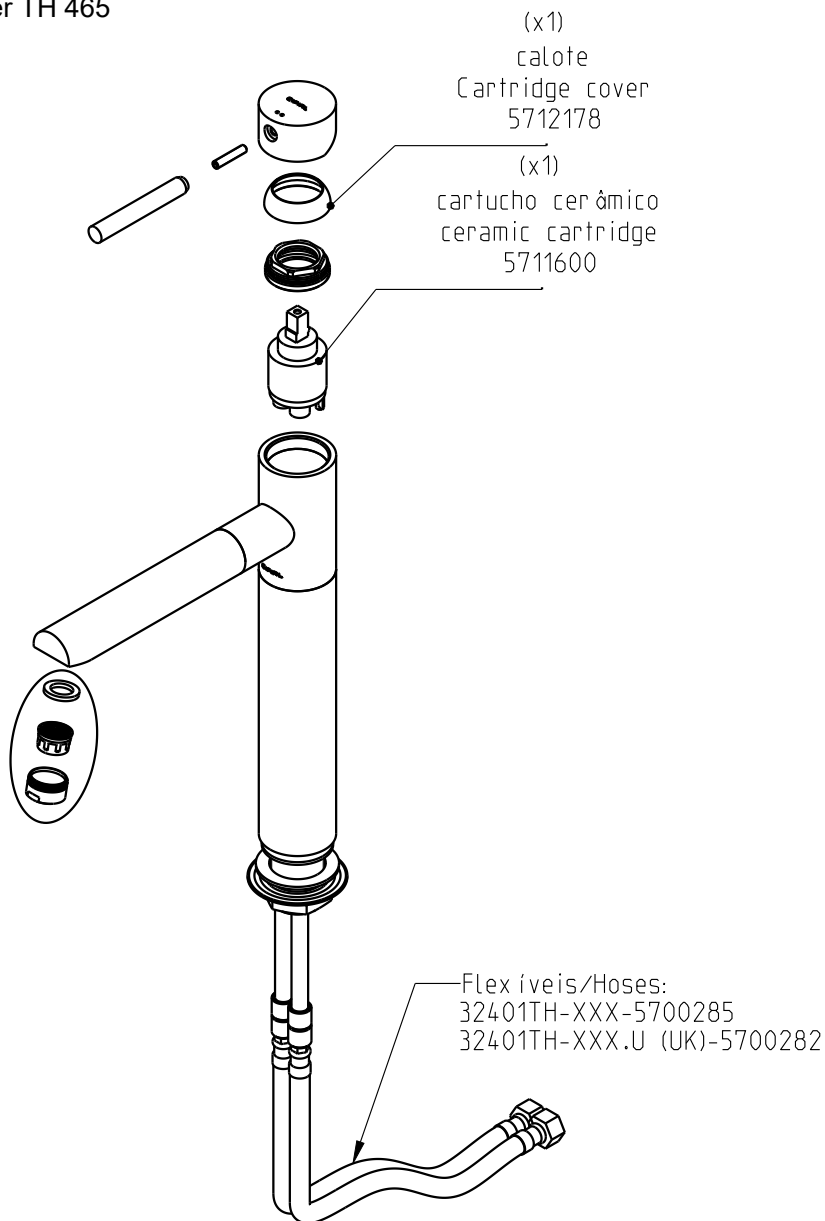

TH645

Mnc lav alta Techno 465

Extended body monob.basin mixer TH 465

Nota/Note:

xxx representa diferentes acabamentos
xxx represents different finishes

Instalador/Installer:

Por favor entregue todas as especificações que acompanham o produto ao seu proprietário.
Please leave all leaflets with the building owner to file for future reference.

dimensões/dimensions: mm

TH645

Mnc lav alta Techno 465

Extended body monob.basin mixer TH 465

Código de conj./Assembly code:	Conj. Emulsor/Aerator Assembly:
32401TH-625/32401TH-625.U	5713080
32401TH-XXX/32401TH-XXX.U	5713081 + 3460075-XXX + 5713914

* There is another insert (aerator) in the box (5713911). This insert should be used when the water pressure is low.

Nota/Note:

xxx representa diferentes acabamentos
xxx represents different finishes

Instalador/Installer: