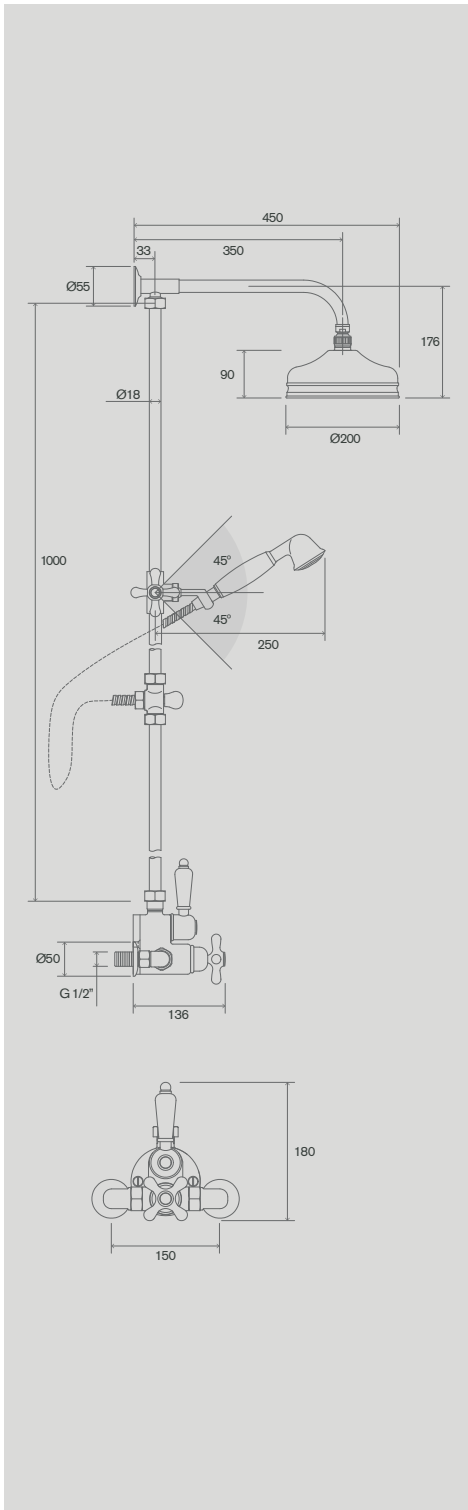

CIFIAL

*A legacy in the art
of know-how*

COD. **35920ED-XXX**

Termostática duche exposta, c/ chuveiro fixo e manual.
Exposed thermostatic shower system, w/ hand and fixed shower.

9FPED00180-00

Dados técnicos
Technical data

Edwardian

As cores impressas servem unicamente como exemplo. Podem ser diferentes da cor real. The printed colors serve only as an example. They may be different from the actual color.

CIFIAL S.A.

Avenida de Santiago n.º184
4520-470 Rio Meão | Portugal

Tel. +351 256 780 100 | Fax. +351 256 783 395
encomendas@cifial.pt | comercial@cifial.pt

CIFIAL UK LTD

7 Faraday Court | Park Farm Industrial Estate
Wellingborough | Northants NN8 6XY | UK

Tel. +44 1 933 402 008 | Fax. +44 1 933 402 063
sales@cifial.co.uk

www.cifial.pt

www.cifial.co.uk