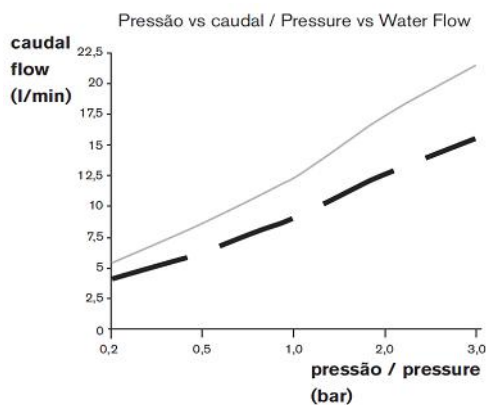

techno 465/ technovation 465

Monocomando banheira ao chão
Floorstanding single lever side valve bath mixer

— Bica (mistura) / Spout (mix)
- - Bica (água fria) / Spout (cold water)

Nota/Note:

xxx representa diferentes acabamentos
xxx represents different finishes

Instalador/Installer:

Por favor entregue todas as especificações que acompanham o produto ao seu proprietário.
Please leave all leaflets with the building owner to file for future reference.