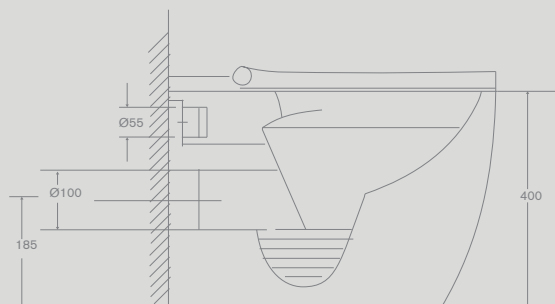

CIFIAL

*A legacy in the art
of know-how*

COD. **2300150040T**

Sanita inteligente BTW, c/ controlo remoto, rimless, auto-limpeza, iluminação tampo aquecido e soft close.

BTW Smart toilet, with remote control, rimless, self-cleaning, lighting, heated and soft close lid.

GD046240-00

Dados técnicos

Technical data

Material. Material.

PORCELANA SANITÁRIA | VITREOUS CHINA