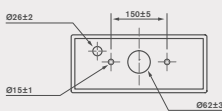

CIFIAL

A legacy in the art of know-how

COD. **P2902500VDSFC**

Sanita BTW + tampo.
BTW toilet + seat cover.

GD046225-02

Dados técnicos

Technical data

R2