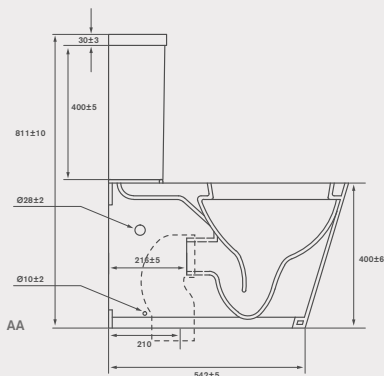

CIFIAL

A legacy in the art of know-how

COD. **P2902500VDSFC**

Sanita BTW + tampo.
BTW toilet + seat cover.

GD046225-02

Dados técnicos

Technical data

R2

Material. Material.

PORCELANA SANITÁRIA | VITREOUS CHINA

Peso. Weight.

58,5kg

As cores impressas servem unicamente como exemplo. Podem ser diferentes da cor real. The printed colors serve only as an example. They may be different from the actual color.