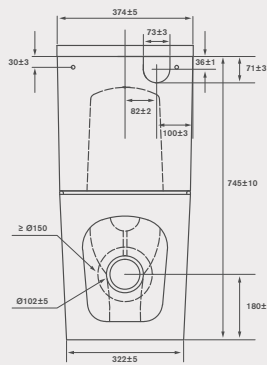

CIFIAL

A legacy in the art of know-how

COD. **P2902500VDSFC**

Sanita BTW + tampo.
BTW toilet + seat cover.

GD046225-02

Dados técnicos

Technical data

R2

Material. Material.

PORCELANA SANITÁRIA | VITREOUS CHINA

Peso. Weight.

58,5kg

As cores impressas servem unicamente como exemplo. Podem ser diferentes da cor real. The printed colors serve only as an example. They may be different from the actual color.