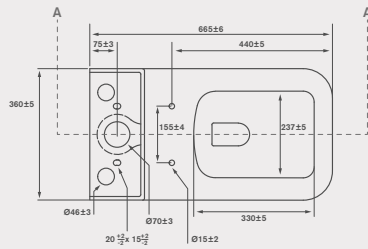

CIFIAL

A legacy in the art of know-how

COD. **P2902500VDSFC**

Sanita BTW + tampo.
BTW toilet + seat cover.

GD046225-02

Dados técnicos

Technical data

R2

Material. Material.

PORCELANA SANITÁRIA | VITREOUS CHINA

Peso. Weight.

58,5kg

As cores impressas servem unicamente como exemplo. Podem ser diferentes da cor real. The printed colors serve only as an example. They may be different from the actual color.