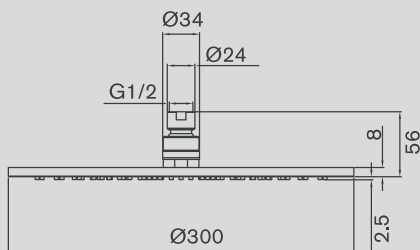

CIFIAL

*A legacy in the art
of know-how*

COD. **3451822 - 625**

Chuveiro fixo, Air Tech, Ø300×8, s/ braço.
Fixed shower head, Air Tech, Ø300×8, w/o arm.

9FPED00145-00

Dados técnicos

Technical data

CIFIAL S.A.

Avenida de Santiago n.º184
4520-470 Rio Meão | Portugal

Tel. +351 256 780 100 | Fax. +351 256 783 395
encomendas@cifial.pt | comercial@cifial.pt

CIFIAL UK LTD

7 Faraday Court | Park Farm Industrial Estate
Wellingborough | Northants NN8 6XY | UK

Tel. +44 1 933 402 008 | Fax. +44 1 933 402 063
sales@cifial.co.uk

www.cifial.pt

www.cifial.co.uk

As cores impressas servem unicamente como exemplo. Podem ser diferentes da cor real. The printed colors serve only as an example. They may be different from the actual color.