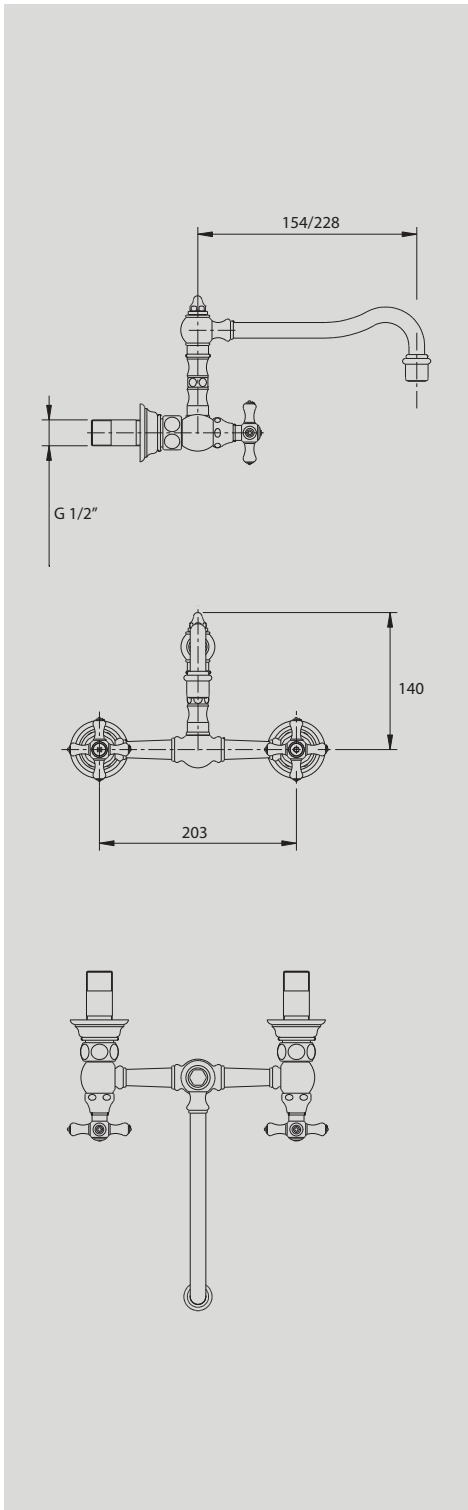

CIFIAL

*A legacy in the art
of know-how*

COD. **32604EDQXXX**
32603EDQXXX

Misturadora de cozinha à parede, c/ bica giratória.
Wall kitchen mixer, w/ swivel spout

9FPED00182-00

Dados técnicos

Technical data

Edwardian

As cores impressas servem unicamente como exemplo. Podem ser diferentes da cor real. The printed colors serve only as an example. They may be different from the actual color.

CIFIAL S.A.

Avenida de Santiago n.º184
4520-470 Rio Meão | Portugal

Tel. +351 256 780 100 | Fax. +351 256 783 395
encomendas@cifial.pt | comercial@cifial.pt

CIFIAL UK LTD

7 Faraday Court | Park Farm Industrial Estate
Wellingborough | Northants NN8 6XY | UK

Tel. +44 1 933 402 008 | Fax. +44 1 933 402 063
sales@cifial.co.uk

www.cifial.pt

www.cifial.co.uk