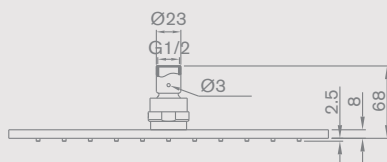

CIFIAL

A legacy in the art
of know-how

COD. **3451836 - XXX**

Chuveiro fixo, Air Tech, 300x300x8, s/ braço.
Fixed shower head, Air Tech, 300x300x8, w/o arm.

9FPED00150-00

Dados técnicos

Technical data

As cores impressas servem unicamente como exemplo. Podem ser diferentes da cor real. The printed colors serve only as an example. They may be different from the actual color.

CIFIAL S.A.

Avenida de Santiago n.º184
4520-470 Rio Meão | Portugal

Tel. +351 256 780 100 | Fax. +351 256 783 395
encomendas@cifial.pt | comercial@cifial.pt

CIFIAL UK LTD

7 Faraday Court | Park Farm Industrial Estate
Wellingborough | Northants NN8 6XY | UK

Tel. +44 1 933 402 008 | Fax. +44 1 933 402 063
sales@cifial.co.uk

www.cifial.pt

www.cifial.co.uk