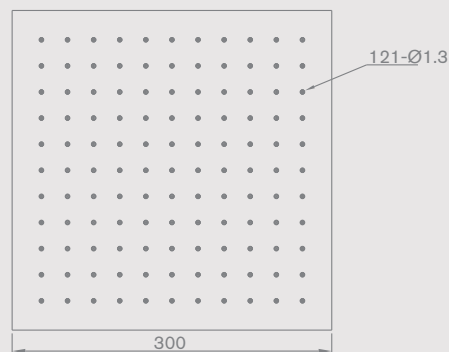

# CIFIAL

A legacy in the art  
of know-how

COD. **3451836 - XXX**

**Chuveiro fixo, Air Tech, 300x300x8, s/ braço.**  
*Fixed shower head, Air Tech, 300x300x8, w/o arm.*

9FPED00150-00

## Dados técnicos

Technical data

As cores impressas servem unicamente como exemplo. Podem ser diferentes da cor real. The printed colors serve only as an example. They may be different from the actual color.