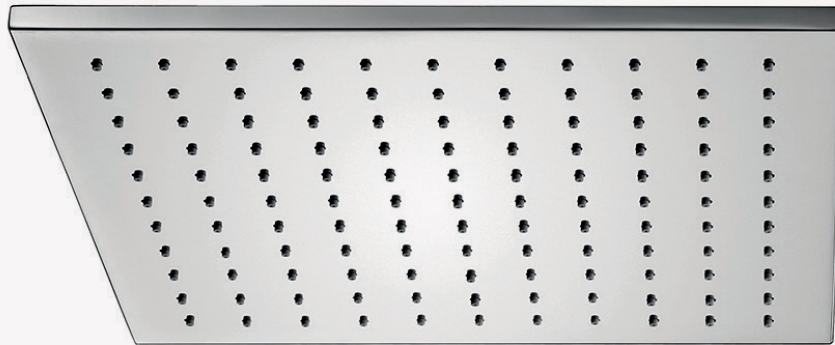

CIFIAL

A legacy in the art
of know-how

COD. **3451836 - XXX**

Chuveiro fixo, Air Tech, 300x300x8, s/ braço.
Fixed shower head, Air Tech, 300x300x8, w/o arm.

9FPED00150-00

Dados técnicos

Technical data

As cores impressas servem unicamente como exemplo. Podem ser diferentes da cor real. The printed colors serve only as an example. They may be different from the actual color.

CIFIAL S.A.

Avenida de Santiago n.º184
4520-470 Rio Meão | Portugal

Tel. +351 256 780 100 | Fax. +351 256 783 395
encomendas@cifial.pt | comercial@cifial.pt

CIFIAL UK LTD

7 Faraday Court | Park Farm Industrial Estate
Wellingborough | Northants NN8 6XY | UK

Tel. +44 1 933 402 008 | Fax. +44 1 933 402 063
sales@cifial.co.uk

www.cifial.pt

www.cifial.co.uk