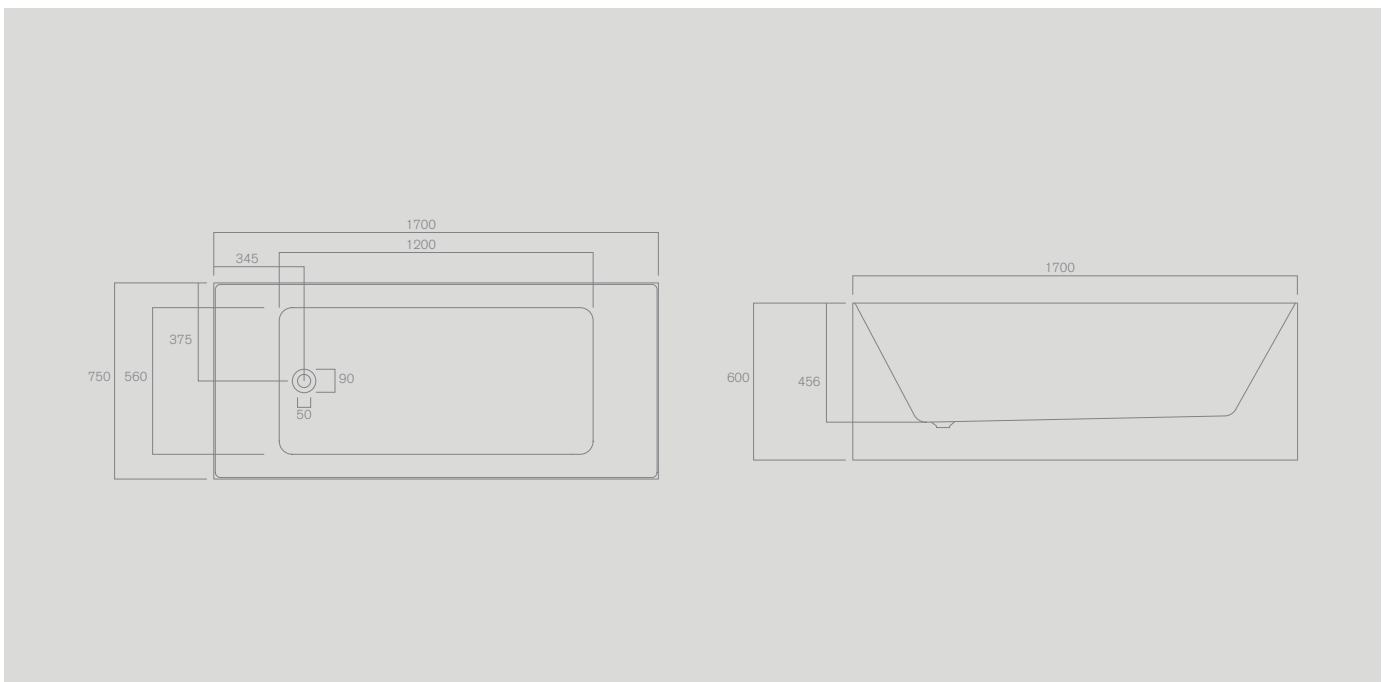

CIFIAL

*A legacy in the art
of know-how*

COD. **9291000300**

Banheira independente R2 1700x750x600mm, gloss.
R2 free standing bathtub, 1700x750x600mm, gloss.

GD046231-00

Dados técnicos
Technical data

R2

As cores impressas servem unicamente como exemplo. Podem ser diferentes da cor real. The printed colors serve only as an example. They may be different from the actual color.