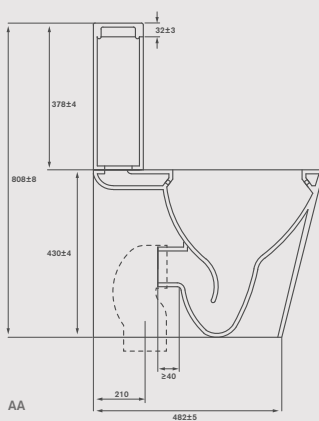

CIFIAL

*A legacy in the art
of know-how*

COD. **P2802500VDSFC**

Sanita BTW + tampo.
BTW toilet + seat cover.

GD046223-01

Dados técnicos

Technical data

A2