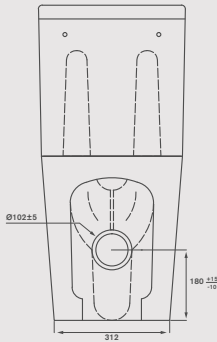

CIFIAL

*A legacy in the art
of know-how*

COD. **P2802500VDSFC**

Sanita BTW + tampo.
BTW toilet + seat cover.

GD046223-01

Dados técnicos

Technical data

A2