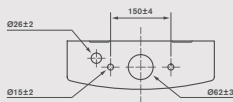

CIFIAL

*A legacy in the art
of know-how*

COD. **P2802500VDSFC**

Sanita BTW + tampo.
BTW toilet + seat cover.

GD046223-01

Dados técnicos

Technical data

A2