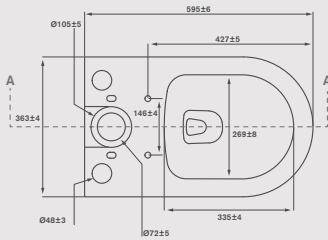

CIFIAL

*A legacy in the art
of know-how*

COD. **P2802500VDSFC**

Sanita BTW + tampo.
BTW toilet + seat cover.

GD046223-01

Dados técnicos

Technical data

A2