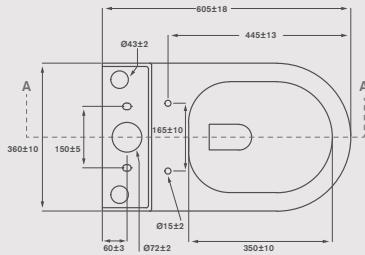

CIFIAL

*A legacy in the art
of know-how*

COD. **P2702500VDSFC**

Sanita BTW + tampo.
BTW toilet + seat cover.

GD046227-01

Dados técnicos

Technical data

02