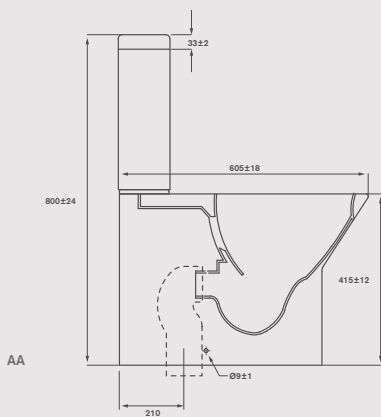

CIFIAL

*A legacy in the art
of know-how*

COD. **P2702500VDSFC**

Sanita BTW + tampo.
BTW toilet + seat cover.

GD046227-01

Dados técnicos

Technical data

02