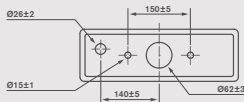

CIFIAL

*A legacy in the art
of know-how*

COD. **P2702500VDSFC**

Sanita BTW + tampo.
BTW toilet + seat cover.

GD046227-01

Dados técnicos

Technical data

02