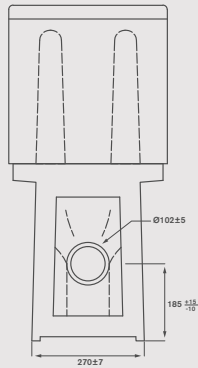

CIFIAL

*A legacy in the art
of know-how*

COD. **P2702500VDSFC**

Sanita BTW + tampo.
BTW toilet + seat cover.

GD046227-01

Dados técnicos

Technical data

02