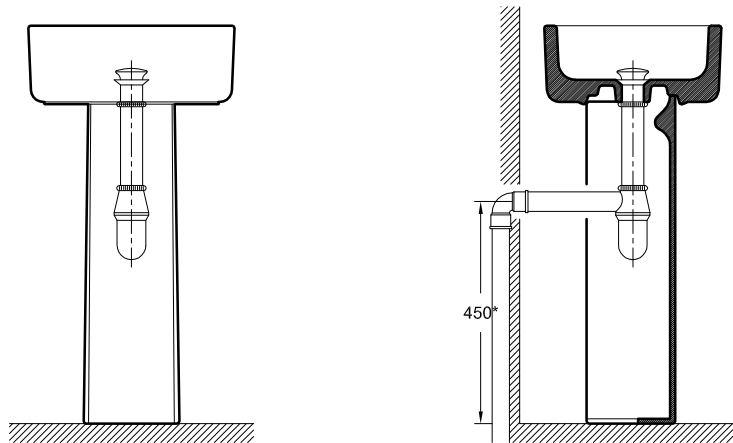

TECHNO C4

Lavatório compact com coluna
Washbasin compact with pedestral

* cotas recomendadas / recommended dimensions