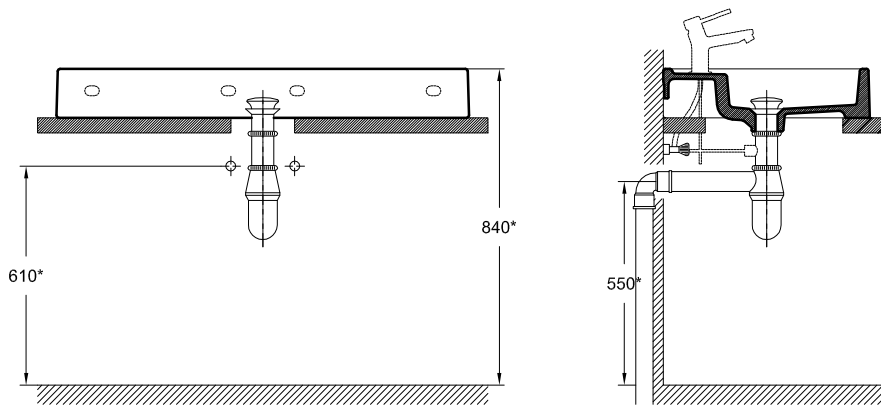

F 2

Lavatório de pousar full Countertop washbasin full

* cotas recomendadas / recommended dimensions