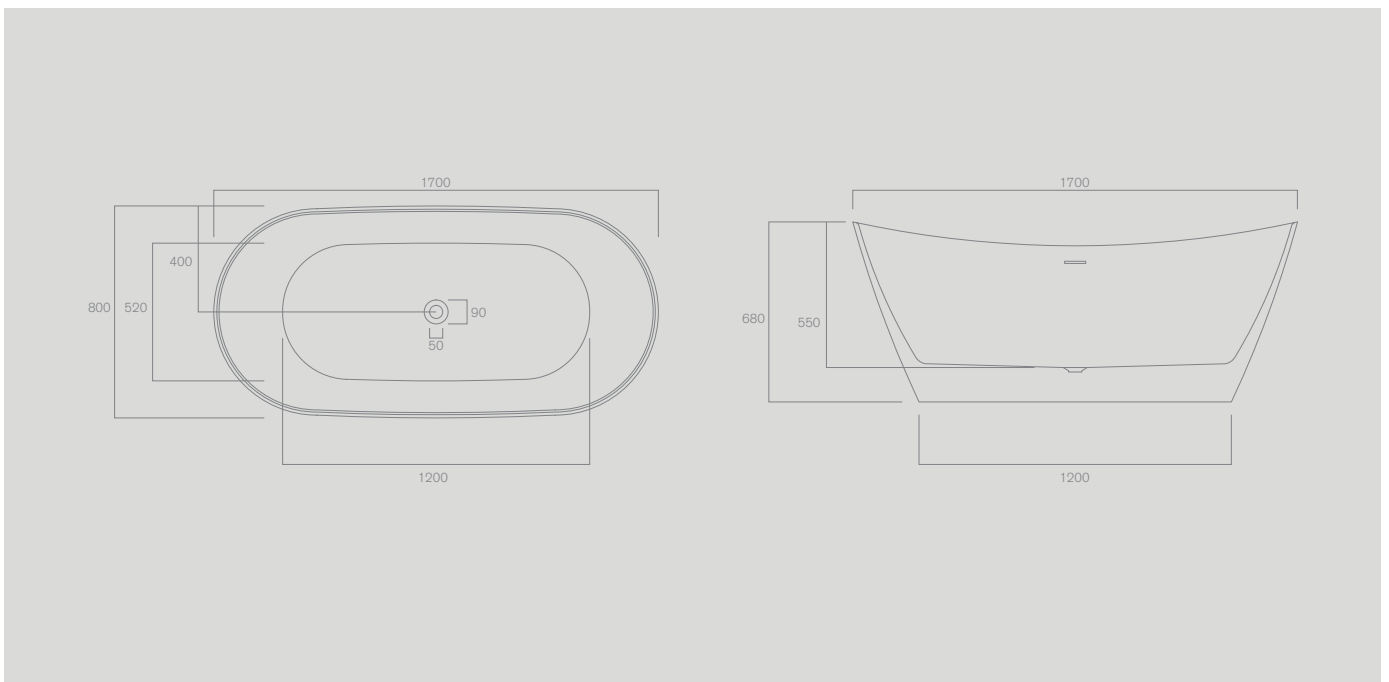

CIFIAL

*A legacy in the art
of know-how*

COD. **9181000201** (mate)
9181000200 (gloss)

Banheira independente A1 1690x800x680mm, mate ou gloss.
A1 free standing bathtub, 1690x800x680mm, mate or gloss.

GD046233-00

Dados técnicos
Technical data

A1

As cores impressas servem unicamente como exemplo. Podem ser diferentes da cor real. The printed colors serve only as an example. They may be different from the actual color.

CIFIAL S.A.

Avenida de Santiago n.º184
4520-470 Rio Meão | Portugal

Tel. +351 256 780 100 | Fax. +351 256 783 395
encomendas@cifial.pt | comercial@cifial.pt

CIFIAL UK LTD

7 Faraday Court | Park Farm Industrial Estate
Wellingborough | Northants NN8 6XY | UK

Tel. +44 1 933 402 008 | Fax. +44 1 933 402 063
sales@cifial.co.uk

www.cifial.pt

www.cifial.co.uk