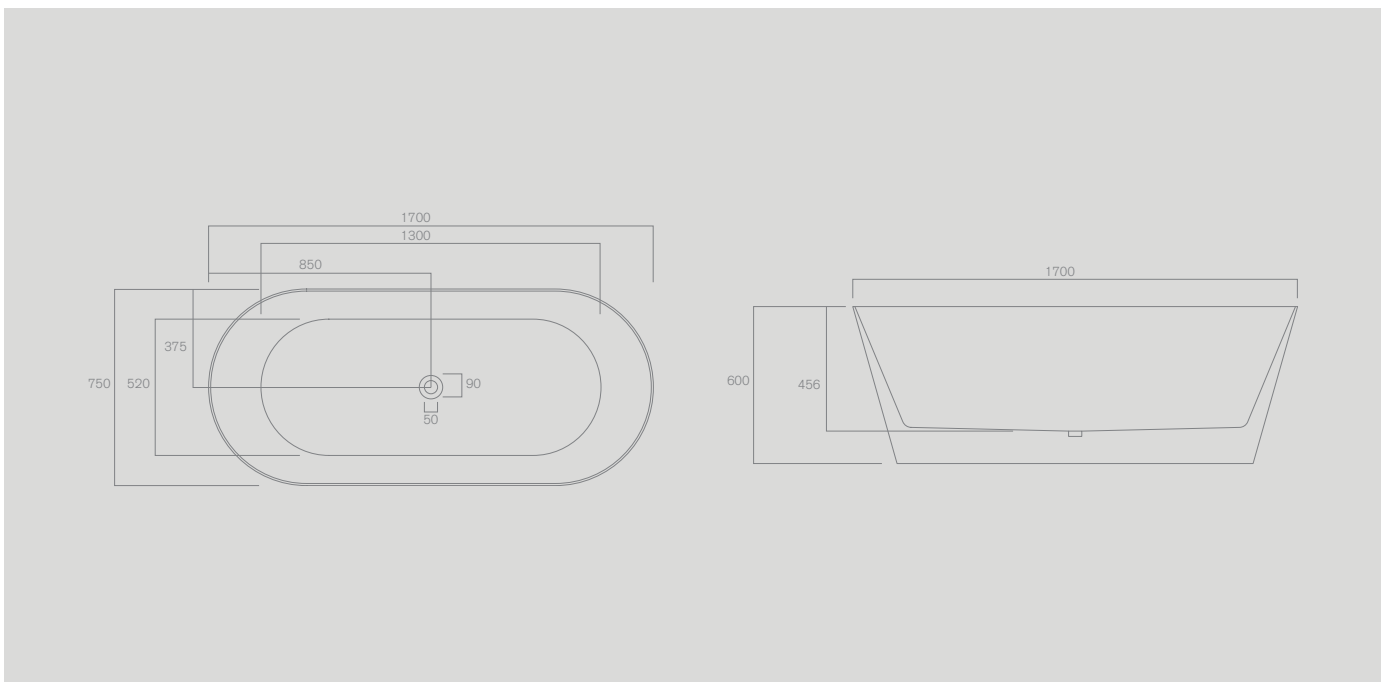

CIFIAL

*A legacy in the art
of know-how*

COD. **9281000101** (mate)
9281000100 (gloss)

Banheira independente A2 1700x750x600mm, mate ou gloss.
A2 free standing bathtub, 1700x750x600mm, mate or gloss.

GD046232-00

Dados técnicos

Technical data

A2

As cores impressas servem unicamente como exemplo. Podem ser diferentes da cor real. The printed colors serve only as an example. They may be different from the actual color.

CIFIAL S.A.

Avenida de Santiago n.º184
4520-907 Rio Meão | Portugal

Tel. +351 256 780 100 | Fax. +351 256 783 395
encomendas@cifial.pt | comercial@cifial.pt

CIFIAL UK LTD

7 Faraday Court | Park Farm Industrial Estate
Wellingborough | Northants NN8 6XY | UK

Tel. +44 1 933 402 008 | Fax. +44 1 933 402 063
sales@cifial.co.uk

www.cifial.pt

www.cifial.co.uk