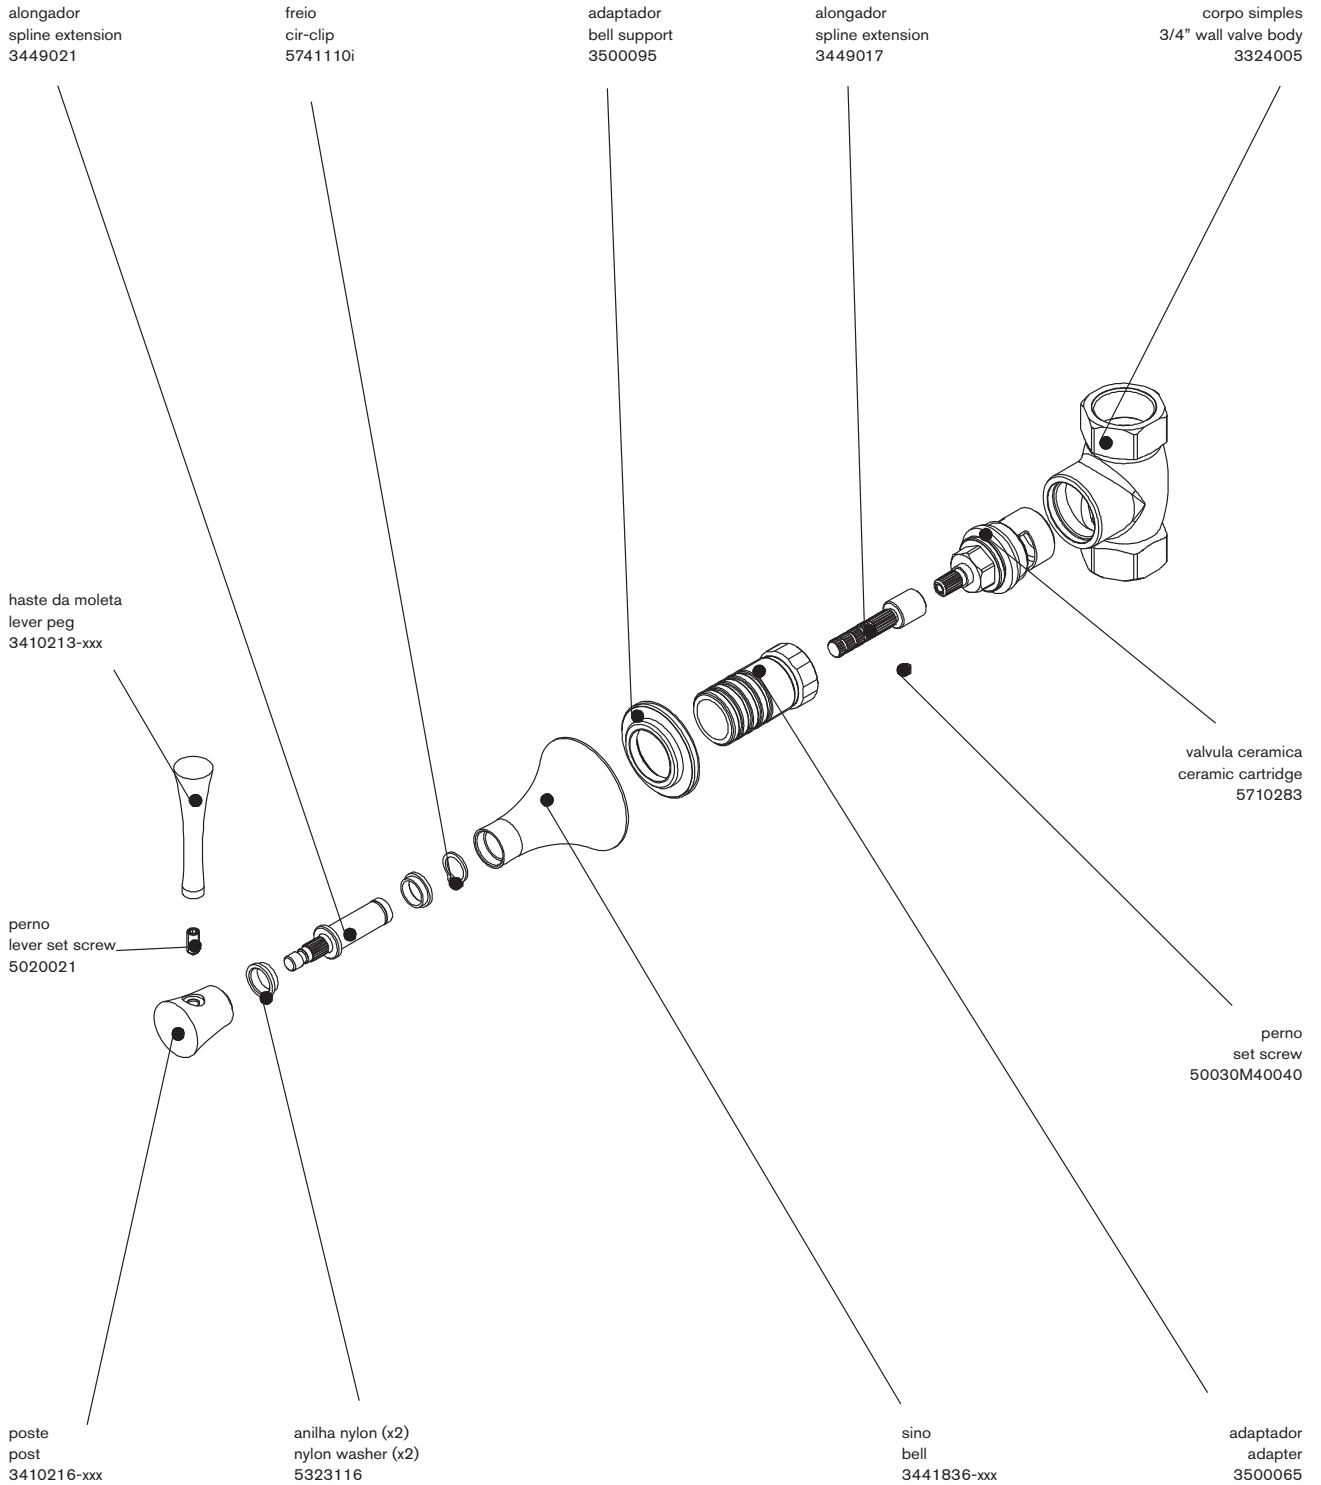

nota/note: xxx representa diferentes acabamentos
xxx represent different finishes

www.cifial.pt | cifial@cifial.pt
cifial@cifial.es
www.cifial.co.uk | sales@cifial.co.uk
www.cifialusa.com
www.cifial.pl | cifial@cifial.pl

Instalador: Por favor entregue todas as instruções que acompanham este produto ao seu proprietário.

Installer: Please leave all leaflets with the building owner to file for future reference