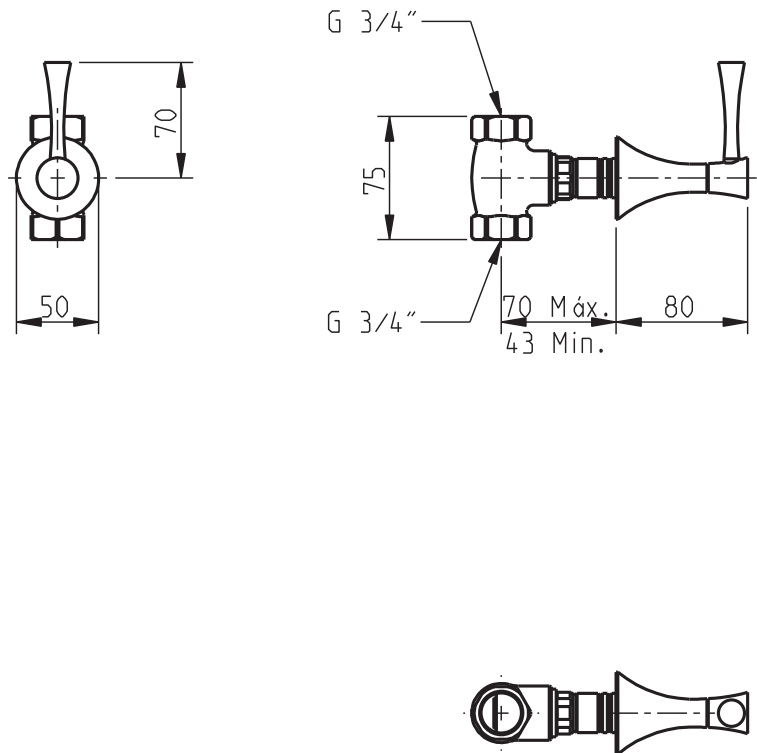

Brookhaven

Torneira de passagem 3/4" 3/4" wall stop valve

dimensões / dimensions mm

www.cifial.pt | cifial@cifial.pt
cifial@cifial.es
www.cifial.co.uk | sales@cifial.co.uk
www.cifialusa.com
www.cifial.pl | cifial@cifial.pl