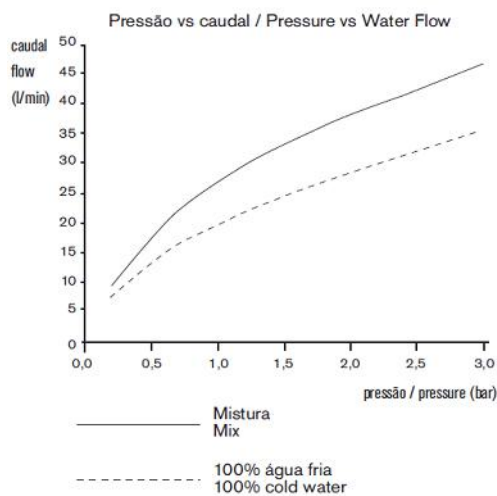

Thermostatic Rough

3580017

Válvula termostática embutida 3 furos - 2 vias

Concealed thermostatic valve 3 holes - 2 outlets

Nota/Note:

xxx representa diferentes acabamentos
xxx represents different finishes