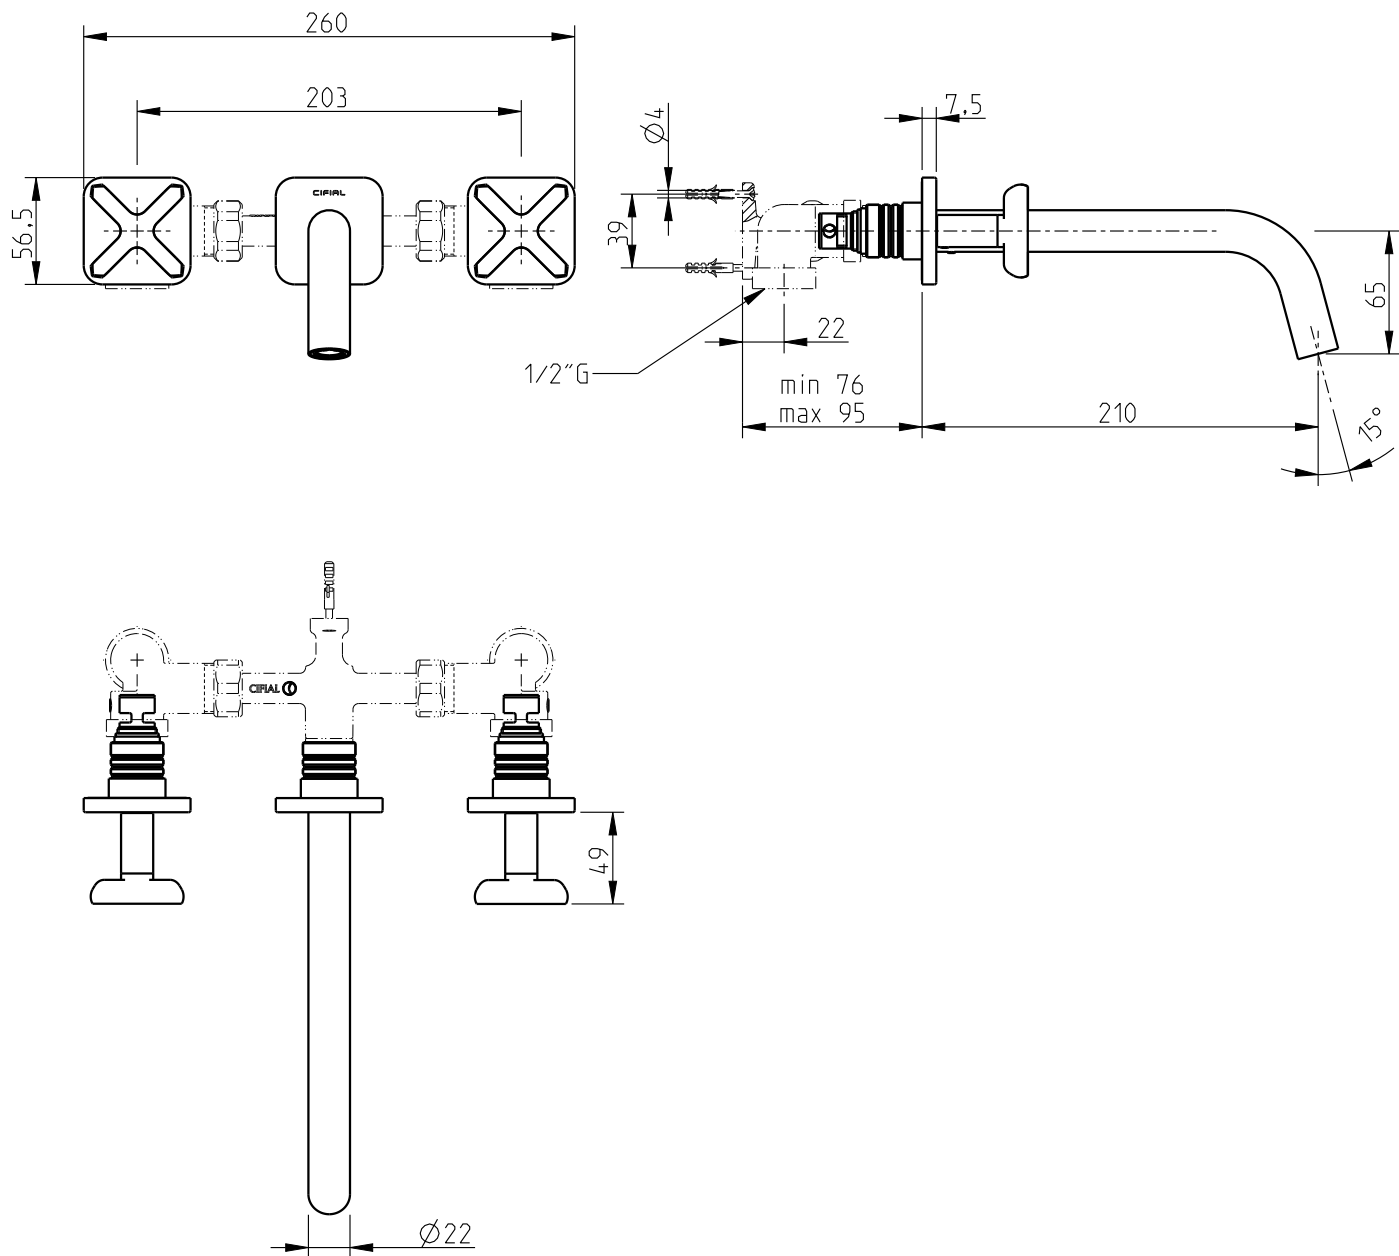

TX300

Mist. pard. lav. 3f TX 300

Three hole basin wall mounted

Nota/Note:

xxx representa diferentes acabamentos
xxx represents different finishes

Instalador/Installer:

Por favor entregue todas as especificações que acompanham o produto ao seu proprietário.
Please leave all leaflets with the building owner to file for future reference.

dimensões/dimensions: mm

TX300

Mist. pard. lav. 3f TX 300

Three hole basin wall mounted

Code	Designation
5713013	PCA aerator of 5L/min (ASSEMBLED)
5713132	Aerator free flow optimal performance from 0.2 to 1 bar