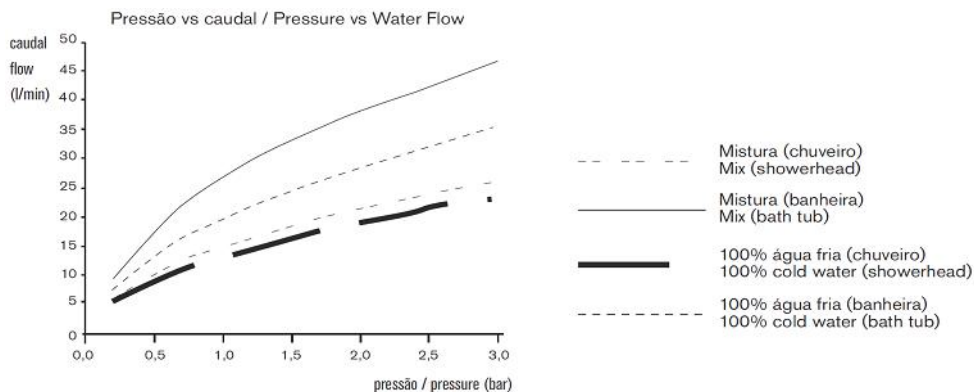

Válvula Termostática

Cj.valvula term.2f c/inv.(100mm)

Concealed Thermostatic Valve 2 Holes - 2 Outlet G1/2

Nota/Note:

xxx representa diferentes acabamentos
xxx represents different finishes

Instalador/Installer: